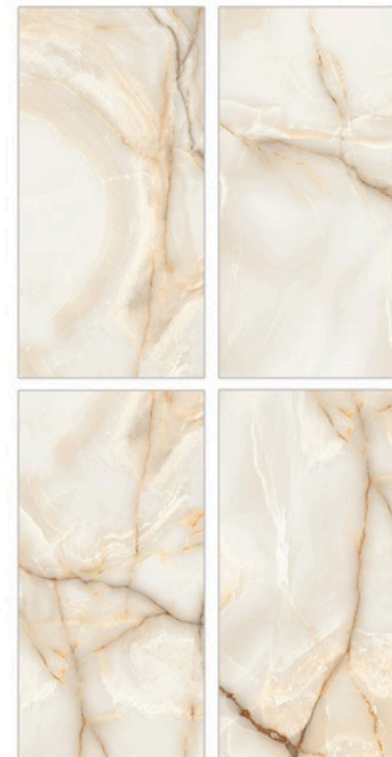

## Glazed Porcelain Tiles

Surface: Pearl

Lilac Chiffon

800 X 800mm | 800 X 1600mm

Surface: Pearl

Mangolia Beige

800 X 800mm | 800 X 1600mm

## Glazed Porcelain Tiles

Surface: Pearl

Moon Marmi

800 X 800mm | 800 X 1600mm

Surface: Pearl

Nuvo White

800 X 800mm | 800 X 1600mm

## Glazed Porcelain Tiles

Surface: Pearl

Ovi Roots White

800 X 800mm | 800 X 1600mm

Surface: Pearl

Quarry Gold

800 X 800mm | 800 X 1600mm

## Glazed Porcelain Tiles

Surface: Pearl