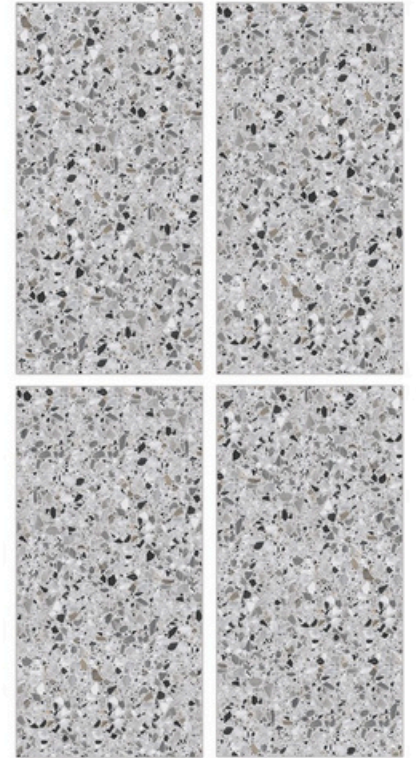

Glazed  
Porcelain  
Tiles

Surface: Matt

Terazzo

800 X 800mm | 800 X 1600mm

Surface: Matt

Terazzo Slate

800 X 800mm | 800 X 1600mm

## Glazed Porcelain Tiles

Surface: Matt

Victoria Crema

800 X 800mm | 800 X 1600mm

Surface: Matt

Victoria Grey

800 X 800mm | 800 X 1600mm

Glazed  
**Porcelain  
Tiles**