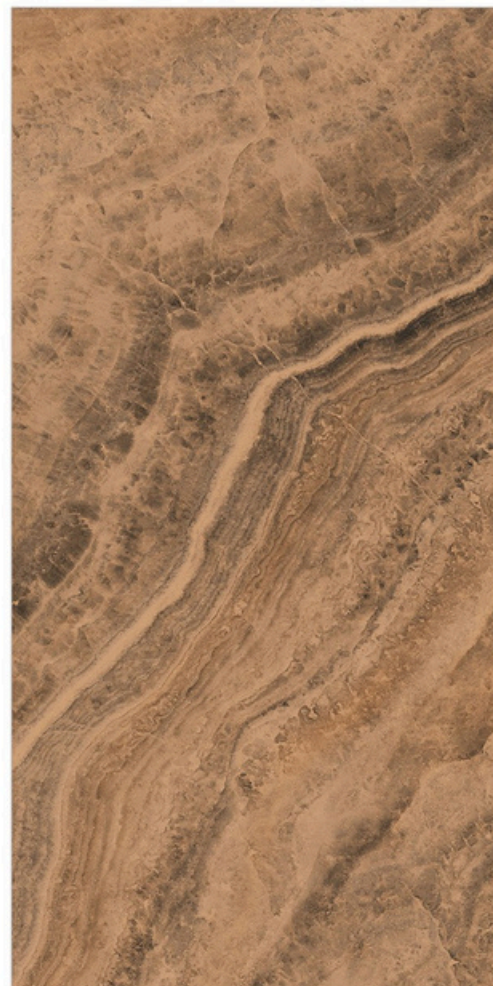

Glazed Porcelain Tiles

Surface: Matt

Kinder Grey

800 X 800mm | 800 X 1600mm

Surface: Matt

Lime Stone Brown

800 X 800mm | 800 X 1600mm