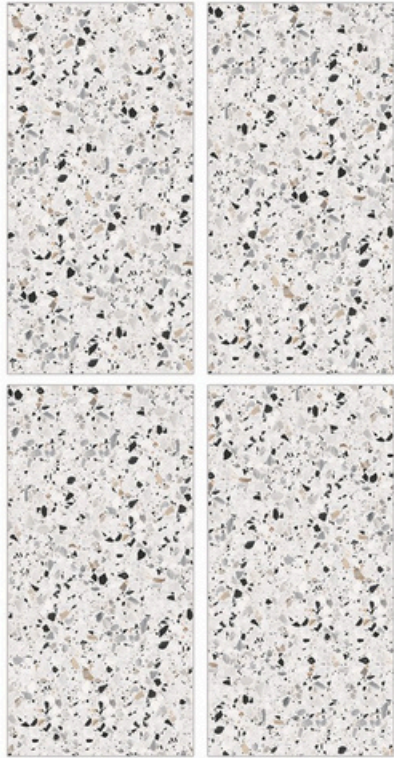

Glazed
Porcelain
Tiles

Surface: Matt

Terazzo

800 X 800mm | 800 X 1600mm