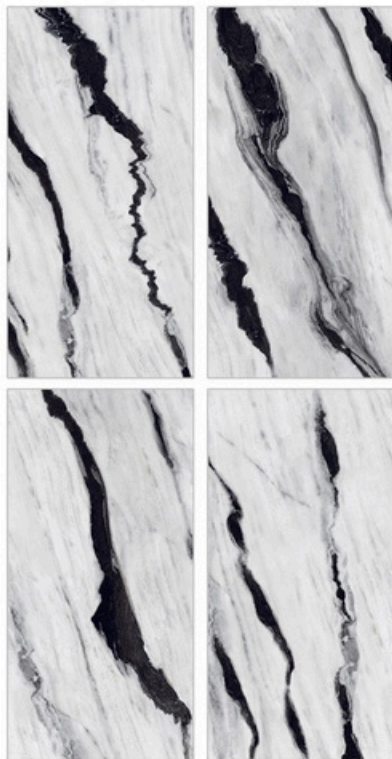

Glazed Porcelain Tiles

Surface: High Gloss

Black Panda

800 X 800mm | 800 X 1600mm