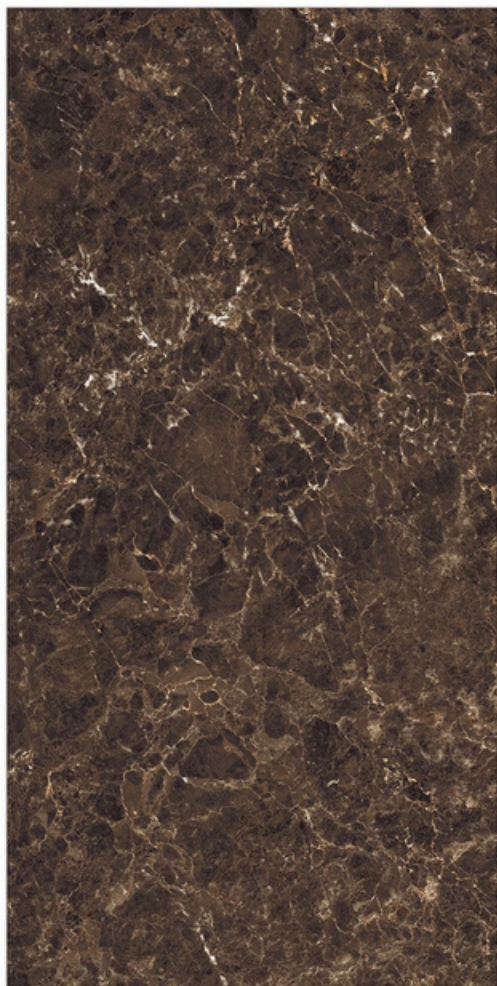

800 X 800mm | 800 X 1600mm

Surface: High Gloss

Cinerea River

800 X 800mm | 800 X 1600mm

- Low Water Absorption
- Frost Resistant
- Chemical Resistant
- Stain Resistance
- Zero Maintenance
- Easy to Clean
- Random Design