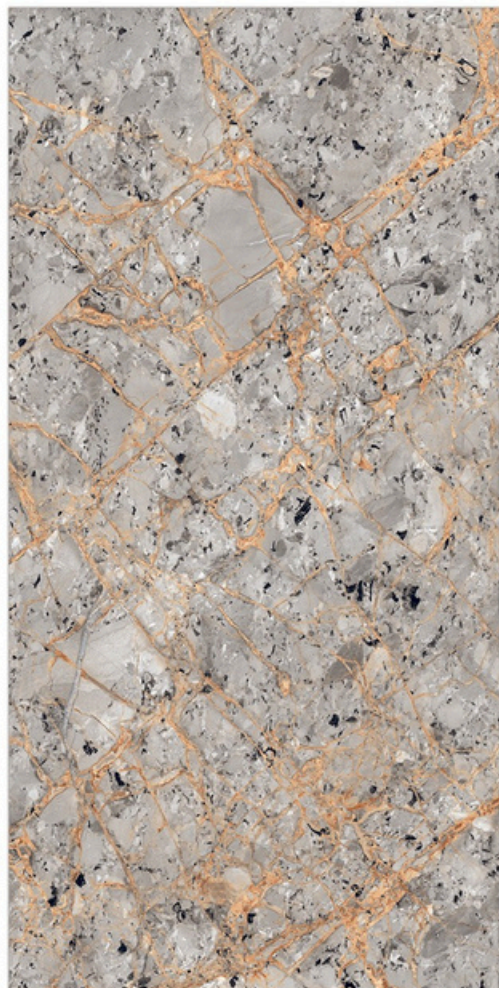

Glazed
Porcelain
Tiles

Surface: High Gloss

Nero Portoro Black

800 X 800mm | 800 X 1600mm

Surface: High Gloss

Nero Portoro Silver

800 X 800mm | 800 X 1600mm

- Low Water Absorption
- Frost Resistant
- Chemical Resistant
- Stain Resistance
- Zero Maintenance
- Easy to Clean
- Random Design