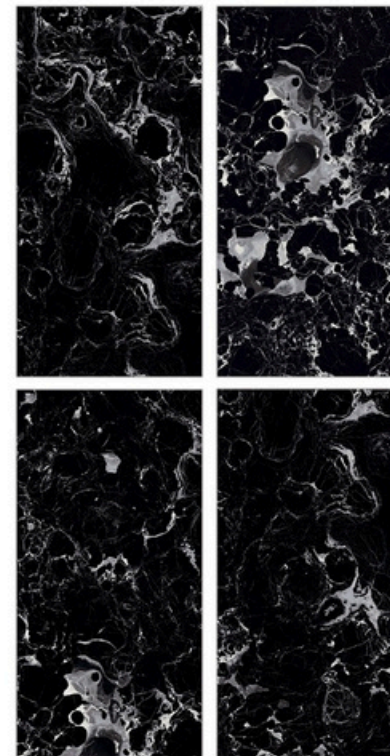

Glazed
Porcelain
Tiles

Surface: High Gloss

Marmor Plum

800 X 800mm | 800 X 1600mm

Surface: High Gloss

Merquary Aqva

800 X 800mm | 800 X 1600mm

- Low Water Absorption
- Frost Resistant
- Chemical Resistant
- Stain Resistance
- Zero Maintenance
- Easy to Clean
- Random Design

Glazed
Porcelain
Tiles

Surface: High Gloss

Nero Portoro Black

800 X 800mm | 800 X 1600mm

Surface: High Gloss

Nero Portoro Silver

800 X 800mm | 800 X 1600mm

- Low Water Absorption
- Frost Resistant
- Chemical Resistant
- Stain Resistance
- Zero Maintenance
- Easy to Clean
- Random Design

Glazed Porcelain Tiles

Surface: High Gloss

Nigro Ash

800 X 800mm | 800 X 1600mm

Surface: High Gloss

Nigro Black

800 X 800mm | 800 X 1600mm

- Low Water Absorption
- Frost Resistant
- Chemical Resistant
- Stain Resistance
- Zero Maintenance
- Easy to Clean
- Random Design

Glazed Porcelain Tiles

Surface: High Gloss

Portrow Decor

800 X 800mm | 800 X 1600mm

Surface: High Gloss

Portrow Black

800 X 800mm | 800 X 1600mm

- Low Water Absorption
- Frost Resistant
- Chemical Resistant
- Stain Resistance
- Zero Maintenance
- Easy to Clean
- Random Design