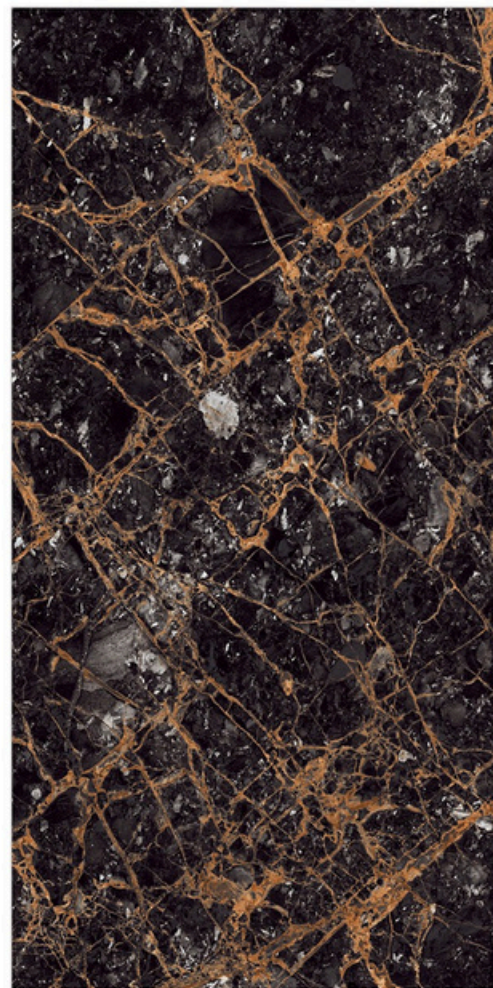

- Low Water Absorption
- Frost Resistant
- Chemical Resistant
- Stain Resistance
- Zero Maintenance
- Easy to Clean
- Random Design

Glazed Porcelain Tiles

Surface: High Gloss

Nigro Ash

800 X 800mm | 800 X 1600mm

Surface: High Gloss

Nigro Black

800 X 800mm | 800 X 1600mm