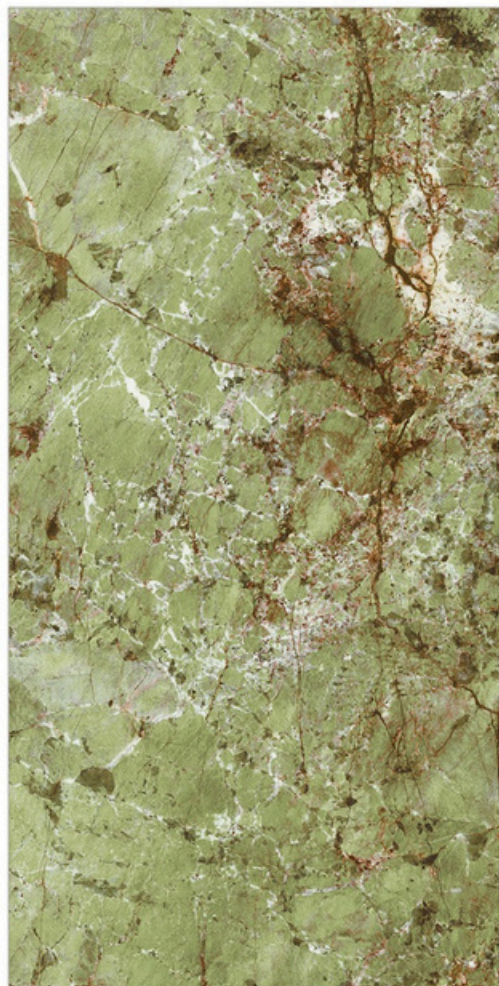

Glazed
**Porcelain
Tiles**

Surface: High Gloss

Amazon Sapphire

800 X 800mm | 800 X 1600mm

Surface: High Gloss

Amazonite

800 X 800mm | 800 X 1600mm

- Low Water Absorption
- Frost Resistant
- Chemical Resistant
- Stain Resistant
- Zero Maintenance
- Easy to Clean
- Random Design