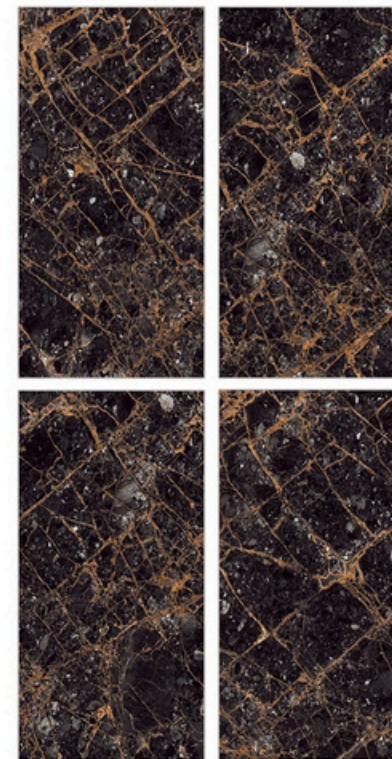

Glazed Porcelain Tiles

Surface: High Gloss

Nigro Ash

800 X 800mm | 800 X 1600mm

Surface: High Gloss

Nigro Black

800 X 800mm | 800 X 1600mm

- Low Water Absorption
- Frost Resistant
- Chemical Resistant
- Stain Resistance
- Zero Maintenance
- Easy to Clean
- Random Design

Glazed Porcelain Tiles

Surface: High Gloss

Portrow Decor

800 X 800mm | 800 X 1600mm

Surface: High Gloss

Portrow Black

800 X 800mm | 800 X 1600mm

- Low Water Absorption
- Frost Resistant
- Chemical Resistant
- Stain Resistance
- Zero Maintenance
- Easy to Clean
- Random Design