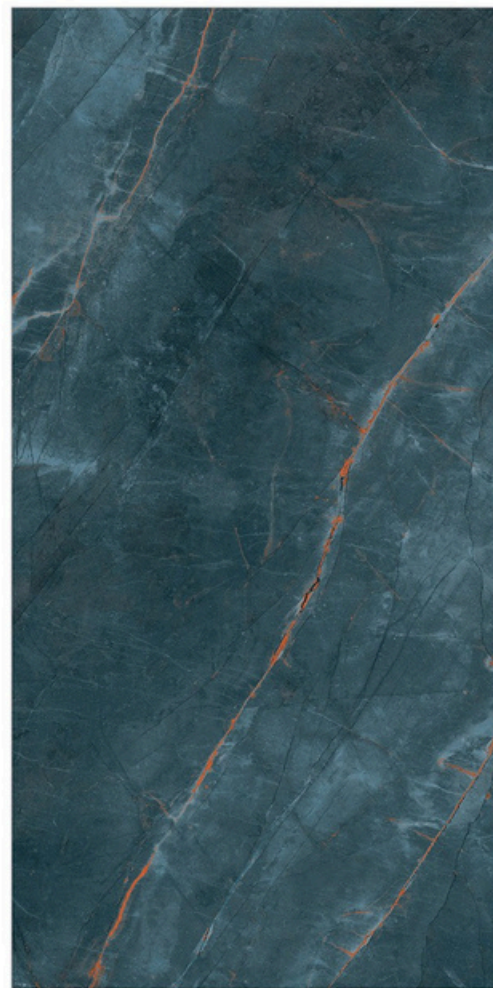

Glazed Porcelain Tiles

Surface: High Gloss

Deep Teal

800 X 800mm | 800 X 1600mm

Surface: High Gloss

Denz Classic

800 X 800mm | 800 X 1600mm