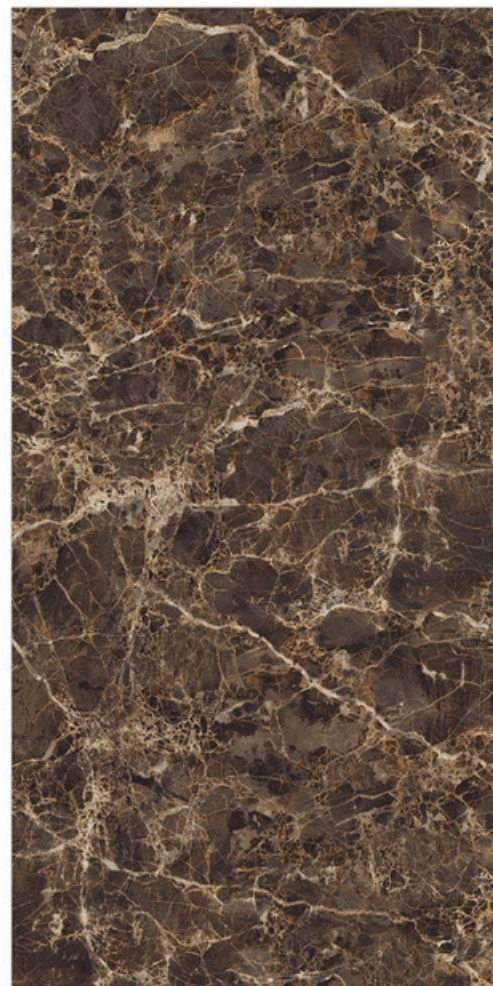

Glazed Porcelain Tiles

Surface: High Gloss

TITANIUM NATURAL

800 X 800mm | 800 X 1600mm

Surface: High Gloss

Tragic Emperador

800 X 800mm | 800 X 1600mm