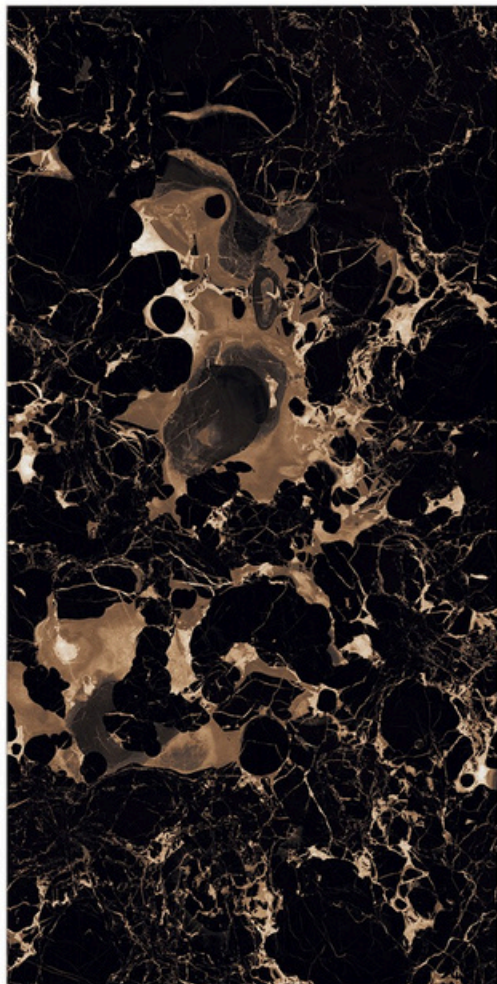

Glazed
Porcelain
Tiles

Surface: High Gloss

Marmor Plum

800 X 800mm | 800 X 1600mm

Surface: High Gloss

Merquary Aqva

800 X 800mm | 800 X 1600mm

- Low Water Absorption
- Frost Resistant
- Chemical Resistant
- Stain Resistance
- Zero Maintenance
- Easy to Clean
- Random Design