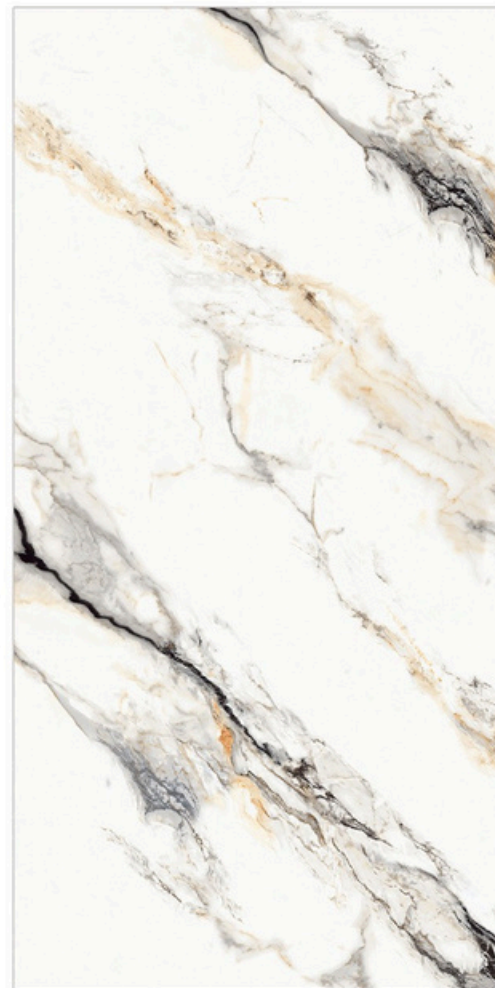

Glazed Porcelain Tiles

Surface: High Gloss

Black Panda

800 X 800mm | 800 X 1600mm

Surface: High Gloss

Calacutta Alex

800 X 800mm | 800 X 1600mm