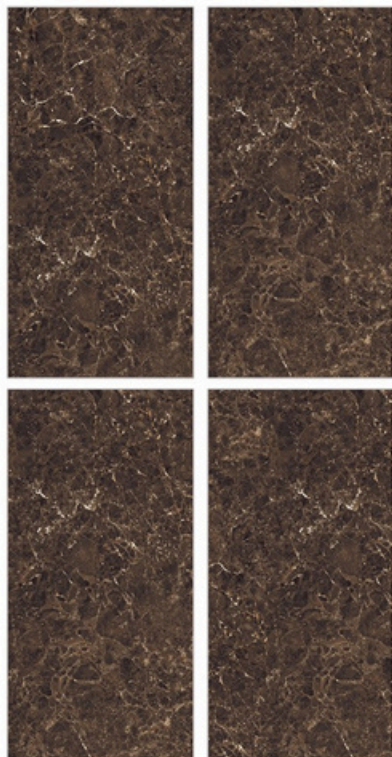

Glazed
Porcelain
Tiles

Surface: High Gloss

800 X 800mm | 800 X 1600mm