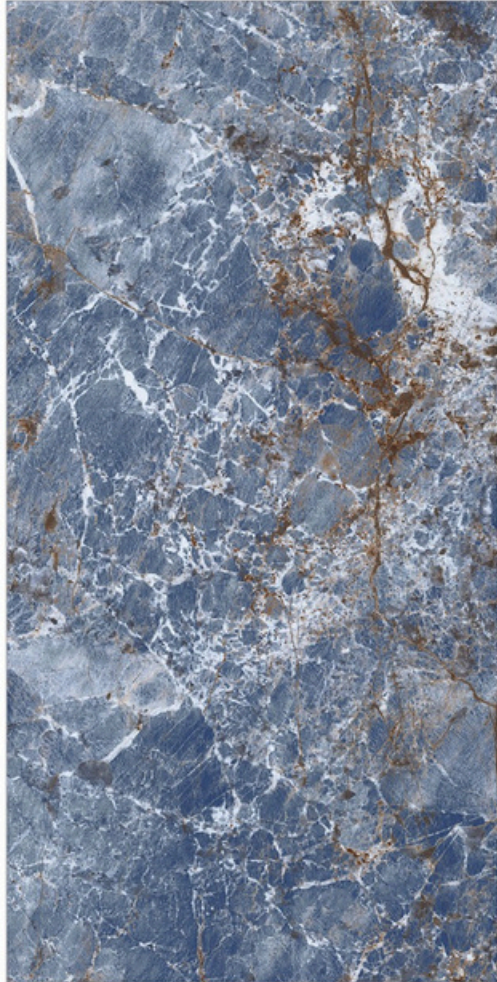

Glazed
**Porcelain
Tiles**

Surface: High Gloss

Amazon Sapphire

800 X 800mm | 800 X 1600mm

Surface: High Gloss

Amazonite

800 X 800mm | 800 X 1600mm

- Low Water Absorption
- Frost Resistant
- Chemical Resistant
- Stain Resistant
- Zero Maintenance
- Easy to Clean
- Random Design