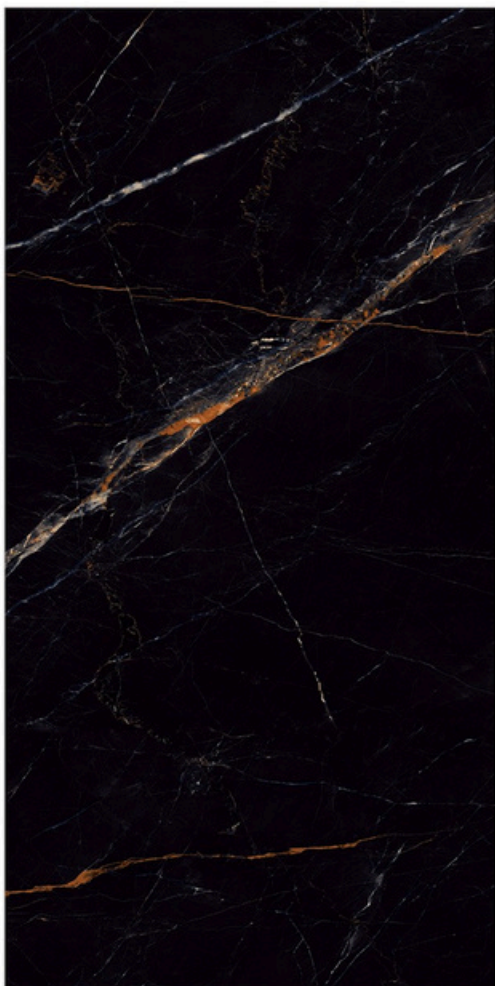

Glazed Porcelain Tiles

Surface: High Gloss

800 X 800mm | 800 X 1600mm

Surface: High Gloss

800 X 800mm | 800 X 1600mm