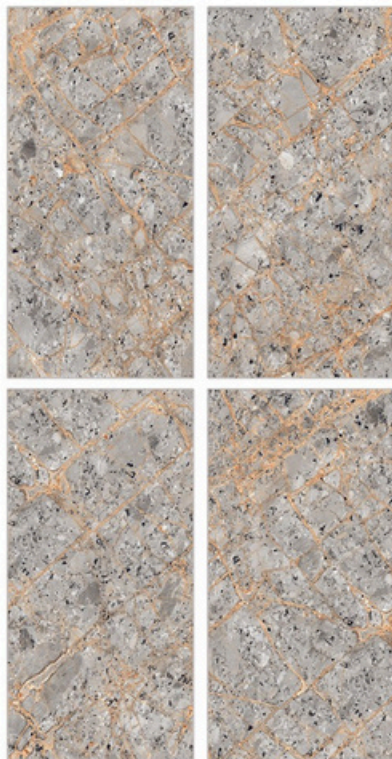

Glazed
Porcelain
Tiles

Surface: High Gloss

Nero Portoro Black

800 X 800mm | 800 X 1600mm

Surface: High Gloss

Nero Portoro Silver

800 X 800mm | 800 X 1600mm

- Low Water Absorption
- Frost Resistant
- Chemical Resistant
- Stain Resistance
- Zero Maintenance
- Easy to Clean
- Random Design

Glazed Porcelain Tiles

Surface: High Gloss

Nigro Ash

800 X 800mm | 800 X 1600mm

Surface: High Gloss

Nigro Black

800 X 800mm | 800 X 1600mm

- Low Water Absorption
- Frost Resistant
- Chemical Resistant
- Stain Resistance
- Zero Maintenance
- Easy to Clean
- Random Design