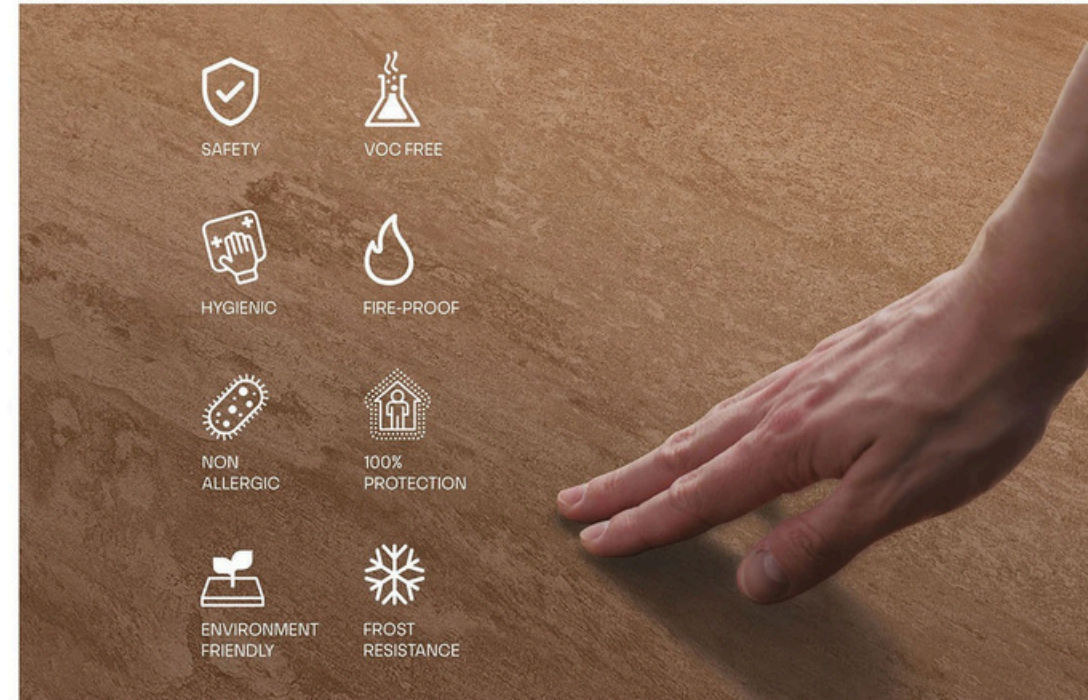

FEATURES AND BENEFITS

Unmatched Features, Allowing Your Creativity to Thrive

Explore our surfaces' exceptional features that ensure longevity and safety. With exceptional durability, they're built to withstand the test of time. Whether it's frost-resistant for outdoor installations or fireproof for enhanced indoor safety, our surfaces are engineered to meet your design aspirations. Water-resistant properties make them perfect for wet areas, combining style with practicality.