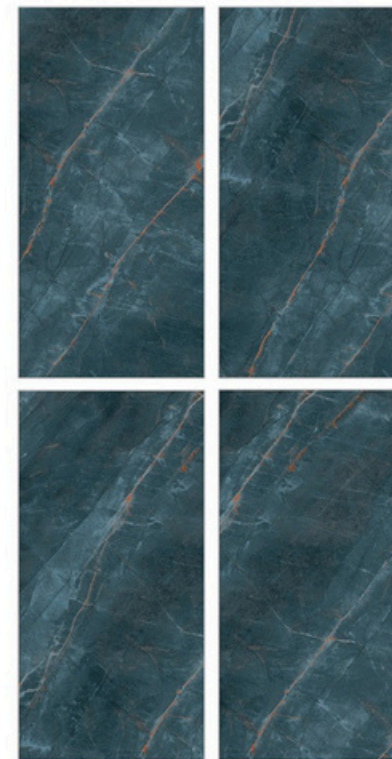

Surface: High Gloss

Deep Teal

800 X 800mm | 800 X 1600mm

Surface: High Gloss

Denz Classic

800 X 800mm | 800 X 1600mm

Glazed Porcelain Tiles

Surface: High Gloss