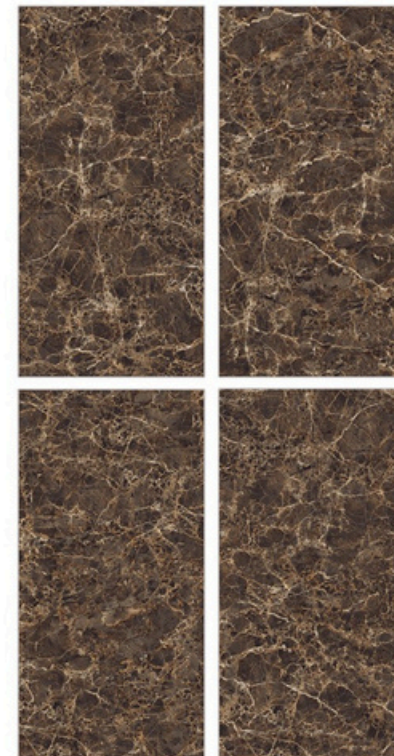

Glazed
**Porcelain
Tiles**

Surface: High Gloss

Stoinis Teal

800 X 800mm | 800 X 1600mm

Surface: High Gloss

Wavy Black

800 X 800mm | 800 X 1600mm

Glazed Porcelain Tiles

Surface: High Gloss

TITANIUM NATURAL

800 X 800mm | 800 X 1600mm

Surface: High Gloss

Tragic Emperador

800 X 800mm | 800 X 1600mm

Glazed Porcelain Tiles

Surface: High Gloss

Universal Black

800 X 800mm | 800 X 1600mm

Surface: High Gloss

Vercil Black

800 X 800mm | 800 X 1600mm

Glazed Porcelain Tiles

Surface: High Gloss

Volcano Blue