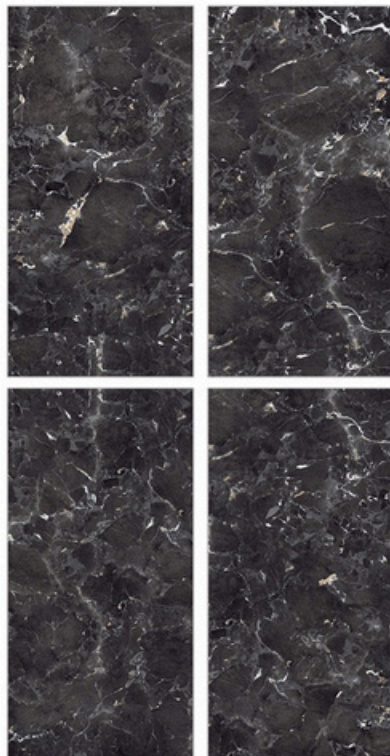

Glazed
**Porcelain
Tiles**

Surface: High Gloss

Stoinis Indigo

800 X 800mm | 800 X 1600mm

Surface: High Gloss

Stoinis natural

800 X 800mm | 800 X 1600mm

- Low Water Absorption
- Frost Resistant
- Chemical Resistant
- Stain Resistance
- Zero Maintenance
- Easy to Clean
- Random Design

Glazed
**Porcelain
Tiles**

Surface: High Gloss

Stoinis Teal

800 X 800mm | 800 X 1600mm

Surface: High Gloss

Wavy Black

800 X 800mm | 800 X 1600mm

Glazed Porcelain Tiles

Surface: High Gloss

TITANIUM NATURAL

800 X 800mm | 800 X 1600mm

Surface: High Gloss

Tragic Emperador

800 X 800mm | 800 X 1600mm

Glazed Porcelain Tiles

Surface: High Gloss