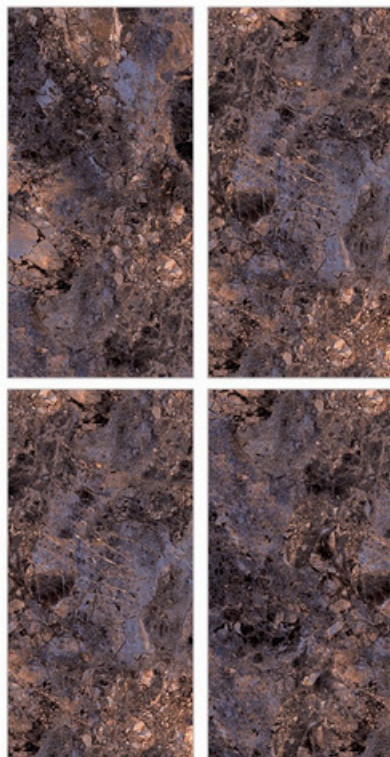

Glazed
Porcelain
Tiles

Surface: High Gloss

Kosmus Foam

800 X 800mm | 800 X 1600mm

Surface: High Gloss

Lorence Black

800 X 800mm | 800 X 1600mm

- Low Water Absorption
- Frost Resistant
- Chemical Resistant
- Stain Resistance
- Zero Maintenance
- Easy to Clean
- Random Design

Glazed
Porcelain
Tiles

Surface: High Gloss

Marmor Plum

800 X 800mm | 800 X 1600mm

Surface: High Gloss

Merquary Aqva

800 X 800mm | 800 X 1600mm

- Low Water Absorption
- Frost Resistant
- Chemical Resistant
- Stain Resistance
- Zero Maintenance
- Easy to Clean
- Random Design