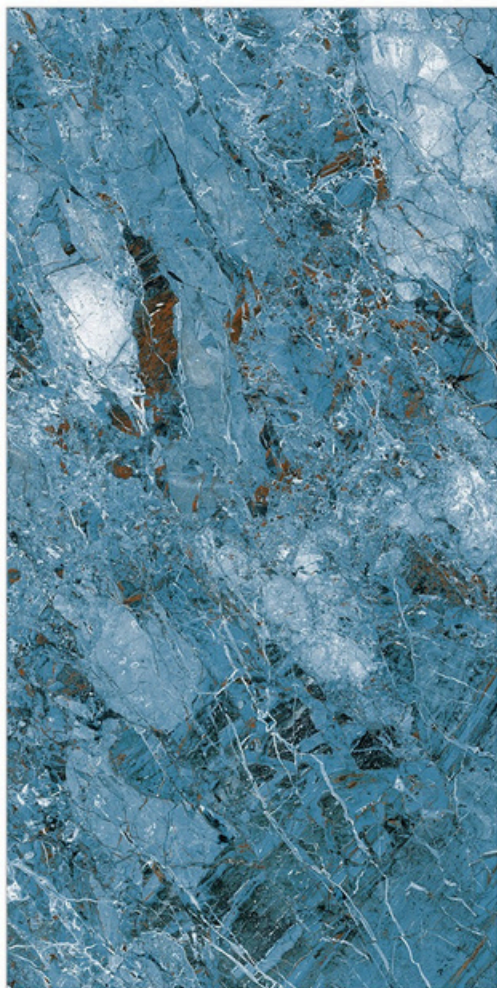

Glazed
**Porcelain
Tiles**

Surface: High Gloss

Stoinis Indigo

800 X 800mm | 800 X 1600mm

Surface: High Gloss

Stoinis natural

800 X 800mm | 800 X 1600mm

- Low Water Absorption
- Frost Resistant
- Chemical Resistant
- Stain Resistance
- Zero Maintenance
- Easy to Clean
- Random Design