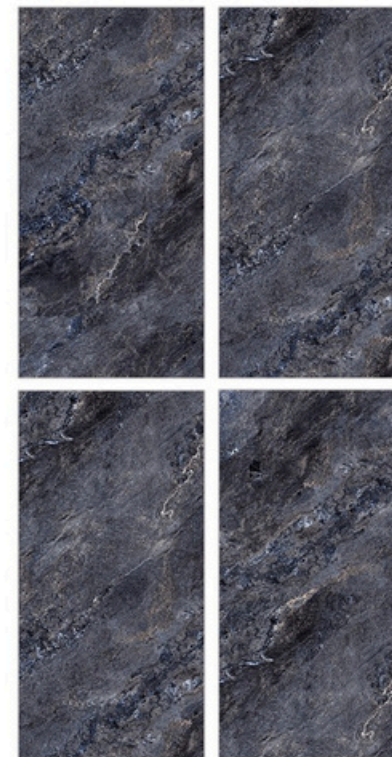

Surface: High Gloss