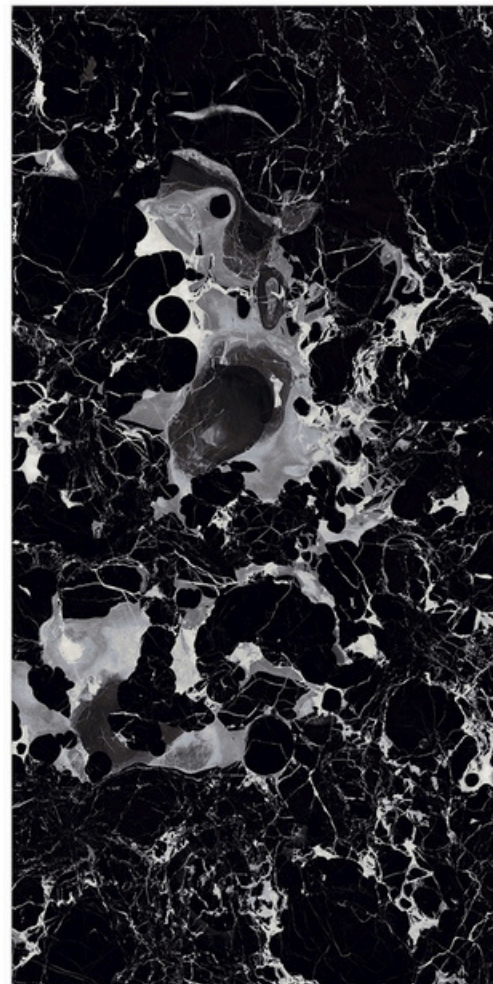

- Low Water Absorption
- Frost Resistant
- Chemical Resistant
- Stain Resistance
- Zero Maintenance
- Easy to Clean
- Random Design

Glazed
Porcelain
Tiles

Surface: High Gloss

Nero Portoro Black

800 X 800mm | 800 X 1600mm

Surface: High Gloss

Nero Portoro Silver

800 X 800mm | 800 X 1600mm