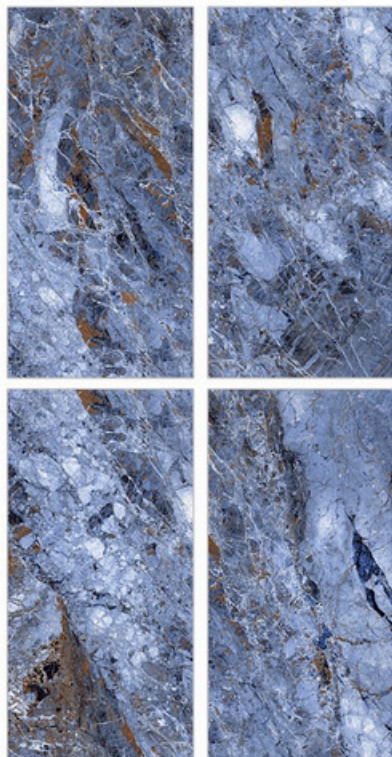

800 X 800mm | 800 X 1600mm

Surface: High Gloss

Steel Fanta

800 X 800mm | 800 X 1600mm

- Low Water Absorption
- Frost Resistant
- Chemical Resistant
- Stain Resistance
- Zero Maintenance
- Easy to Clean
- Random Design

Glazed
**Porcelain
Tiles**

Surface: High Gloss

Stoinis Indigo

800 X 800mm | 800 X 1600mm

Surface: High Gloss

Stoinis natural

800 X 800mm | 800 X 1600mm

- Low Water Absorption
- Frost Resistant
- Chemical Resistant
- Stain Resistance
- Zero Maintenance
- Easy to Clean
- Random Design