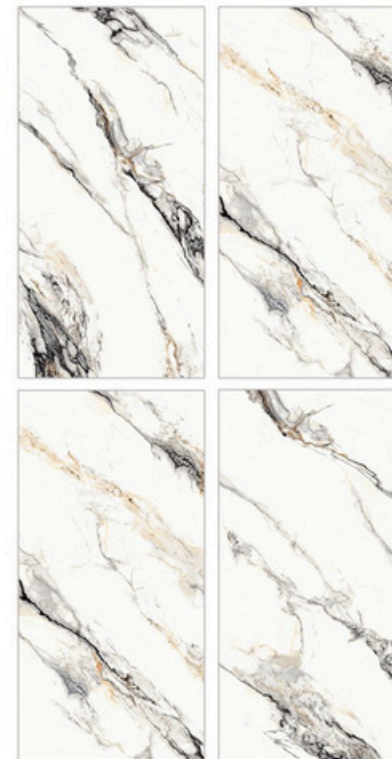

Surface: High Gloss

Black Panda

800 X 800mm | 800 X 1600mm

Surface: High Gloss

Calacutta Alex

800 X 800mm | 800 X 1600mm

Low Water Absorption

Frost Resistant