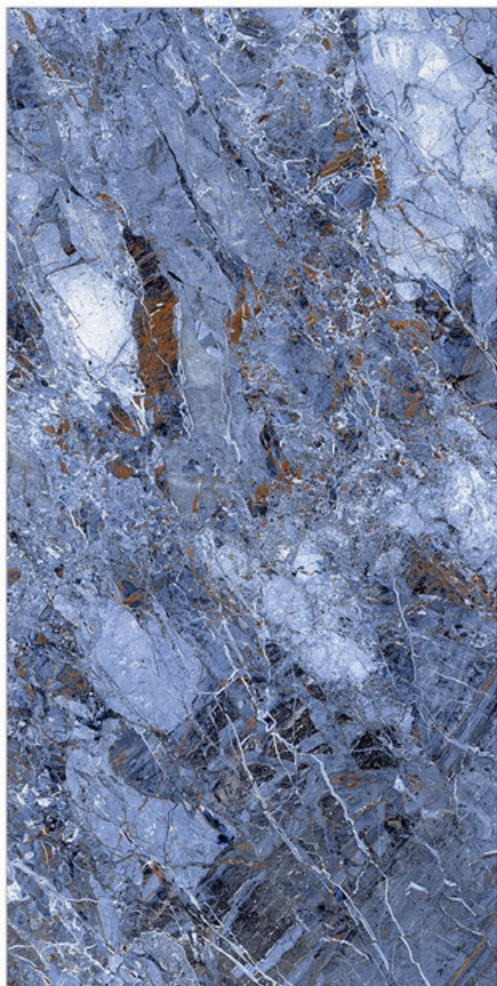

800 X 800mm | 800 X 1600mm

Surface: High Gloss

Steel Fanta

800 X 800mm | 800 X 1600mm

- Low Water Absorption
- Frost Resistant
- Chemical Resistant
- Stain Resistance
- Zero Maintenance
- Easy to Clean
- Random Design