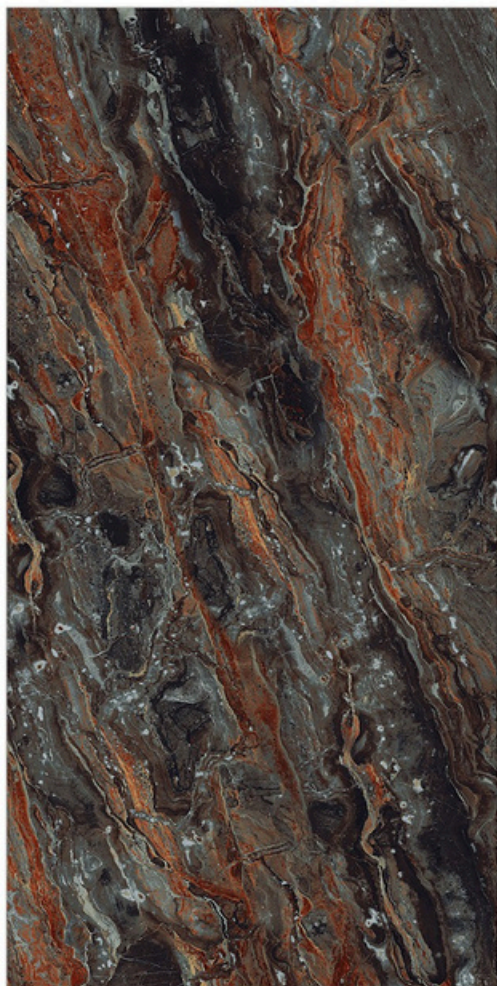

800 X 800mm | 800 X 1600mm

Surface: High Gloss

Galaxy Black

800 X 800mm | 800 X 1600mm

- Low Water Absorption
- Frost Resistant
- Chemical Resistant
- Stain Resistance
- Zero Maintenance
- Easy to Clean
- Random Design