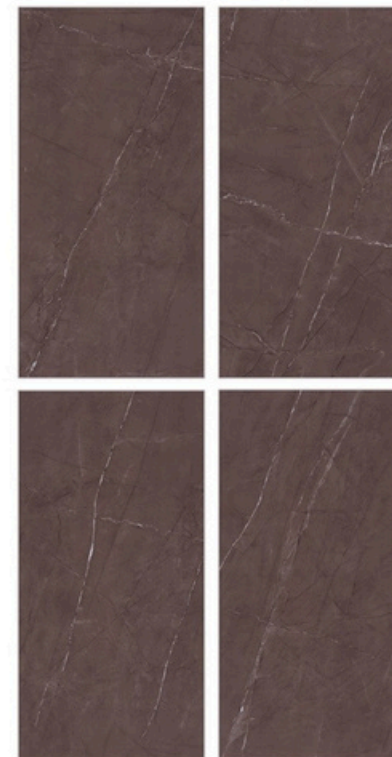

Surface: High Gloss

Armani Brown

800 X 800mm | 800 X 1600mm

Surface: High Gloss

Armani Steel Grey

800 X 800mm | 800 X 1600mm

- Low Water Absorption
- Frost Resistant
- Chemical Resistant
- Stain Resistance
- Zero Maintenance
- Easy to Clean
- Random Design