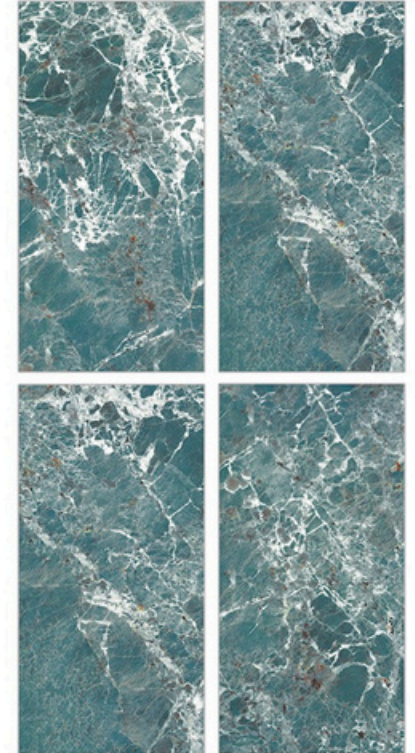

Glazed
**Porcelain
Tiles**

Surface: High Gloss

Amazon Sapphire

800 X 800mm | 800 X 1600mm

Surface: High Gloss

Amazonite

800 X 800mm | 800 X 1600mm

- Low Water Absorption
- Frost Resistant
- Chemical Resistant
- Stain Resistant
- Zero Maintenance
- Easy to Clean
- Random Design