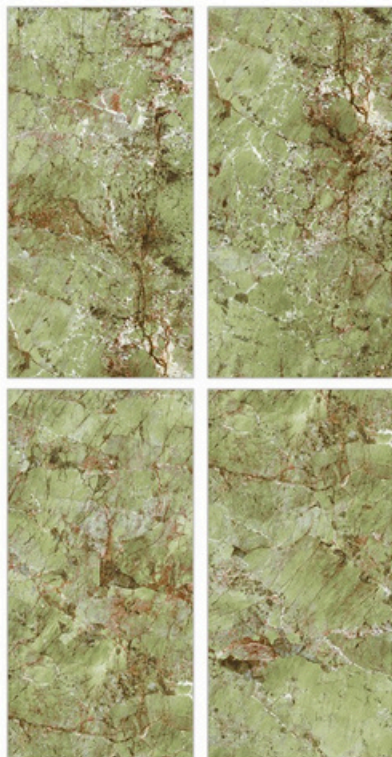

Glazed
**Porcelain
Tiles**

Surface: High Gloss

800 X 800mm | 800 X 1600mm