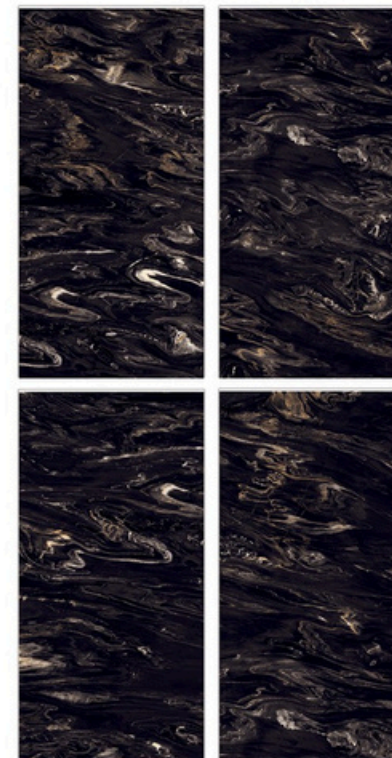

Glazed
**Porcelain
Tiles**

Surface: High Gloss

Stoinis Indigo

800 X 800mm | 800 X 1600mm

Surface: High Gloss

Stoinis natural

800 X 800mm | 800 X 1600mm

- Low Water Absorption
- Frost Resistant
- Chemical Resistant
- Stain Resistance
- Zero Maintenance
- Easy to Clean
- Random Design

Glazed
**Porcelain
Tiles**

Surface: High Gloss

Stoinis Teal

800 X 800mm | 800 X 1600mm

Surface: High Gloss

Wavy Black

800 X 800mm | 800 X 1600mm

Glazed Porcelain Tiles

Surface: High Gloss

TITANIUM NATURAL

800 X 800mm | 800 X 1600mm

Surface: High Gloss

Tragic Emperador

800 X 800mm | 800 X 1600mm

Glazed Porcelain Tiles

Surface: High Gloss