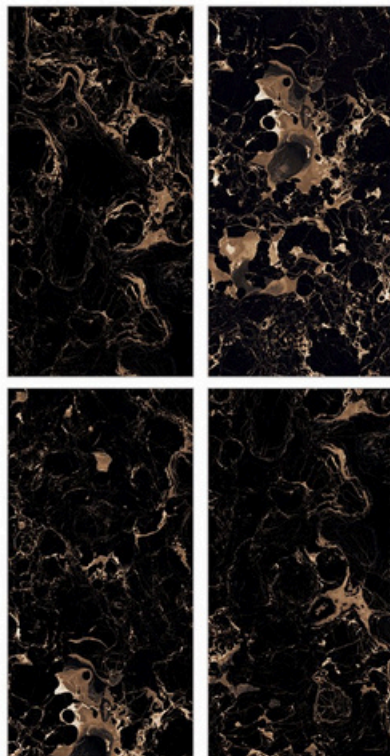

Glazed
Porcelain
Tiles

Surface: High Gloss

Kosmus Foam

800 X 800mm | 800 X 1600mm

Surface: High Gloss

Lorence Black

800 X 800mm | 800 X 1600mm

- Low Water Absorption
- Frost Resistant
- Chemical Resistant
- Stain Resistance
- Zero Maintenance
- Easy to Clean
- Random Design

Glazed
Porcelain
Tiles

Surface: High Gloss

Marmor Plum

800 X 800mm | 800 X 1600mm

Surface: High Gloss

Merquary Aqva

800 X 800mm | 800 X 1600mm

- Low Water Absorption
- Frost Resistant
- Chemical Resistant
- Stain Resistance
- Zero Maintenance
- Easy to Clean
- Random Design

Glazed
Porcelain
Tiles

Surface: High Gloss

Nero Portoro Black

800 X 800mm | 800 X 1600mm

Surface: High Gloss

Nero Portoro Silver

800 X 800mm | 800 X 1600mm

- Low Water Absorption
- Frost Resistant
- Chemical Resistant
- Stain Resistance
- Zero Maintenance
- Easy to Clean
- Random Design

Glazed Porcelain Tiles

Surface: High Gloss

Nigro Ash

800 X 800mm | 800 X 1600mm

Surface: High Gloss

Nigro Black

800 X 800mm | 800 X 1600mm

- Low Water Absorption
- Frost Resistant
- Chemical Resistant
- Stain Resistance
- Zero Maintenance
- Easy to Clean
- Random Design