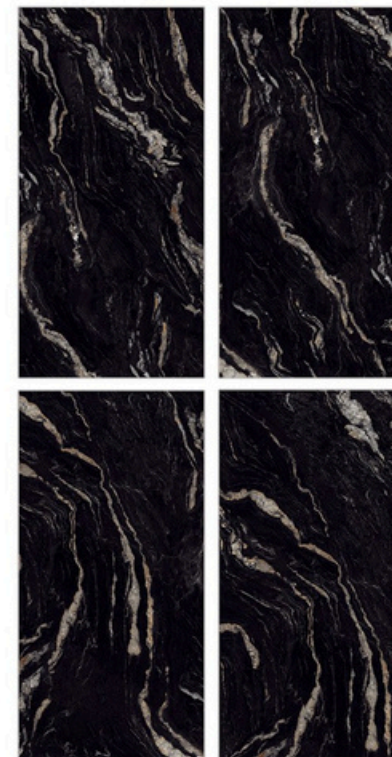

Glazed
**Porcelain
Tiles**

Surface: High Gloss

Stoinis Teal

800 X 800mm | 800 X 1600mm

Surface: High Gloss

Wavy Black

800 X 800mm | 800 X 1600mm

Glazed Porcelain Tiles

Surface: High Gloss

TITANIUM NATURAL

800 X 800mm | 800 X 1600mm

Surface: High Gloss

Tragic Emperador

800 X 800mm | 800 X 1600mm

Glazed Porcelain Tiles

Surface: High Gloss

Universal Black

800 X 800mm | 800 X 1600mm

Surface: High Gloss

Vercil Black

800 X 800mm | 800 X 1600mm

Glazed Porcelain Tiles

Surface: High Gloss

Volcano Blue