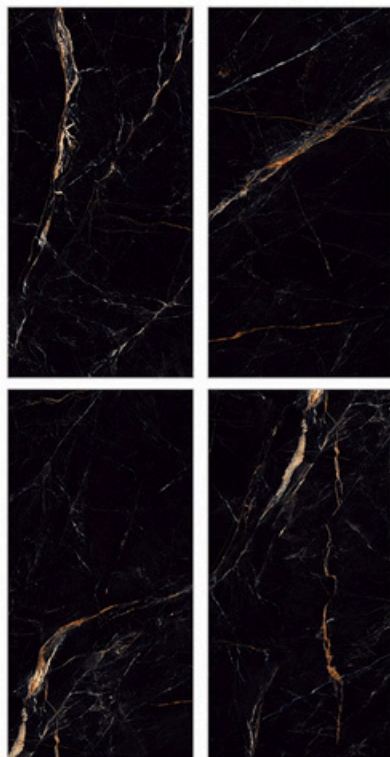

Glazed Porcelain Tiles

Surface: High Gloss

Alonza Black

800 X 800mm | 800 X 1600mm

Surface: High Gloss

Amazone Moss

800 X 800mm | 800 X 1600mm

- Low Water Absorption
- Frost Resistant
- Chemical Resistant
- Stain Resistance
- Zero Maintenance
- Easy to Clean
- Random Design