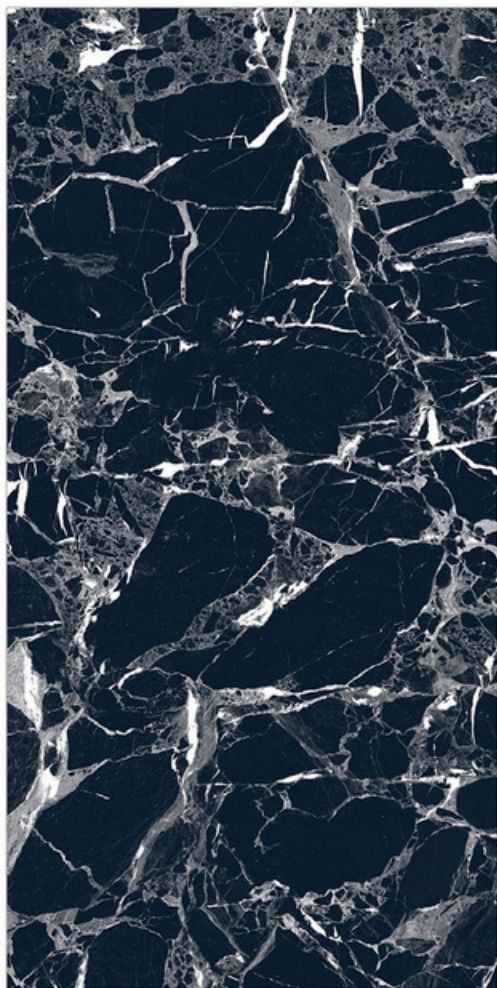

Glazed Porcelain Tiles

Surface: High Gloss

Portrow Decor

800 X 800mm | 800 X 1600mm

Surface: High Gloss

Portrow Black

800 X 800mm | 800 X 1600mm

- Low Water Absorption
- Frost Resistant
- Chemical Resistant
- Stain Resistance
- Zero Maintenance
- Easy to Clean
- Random Design