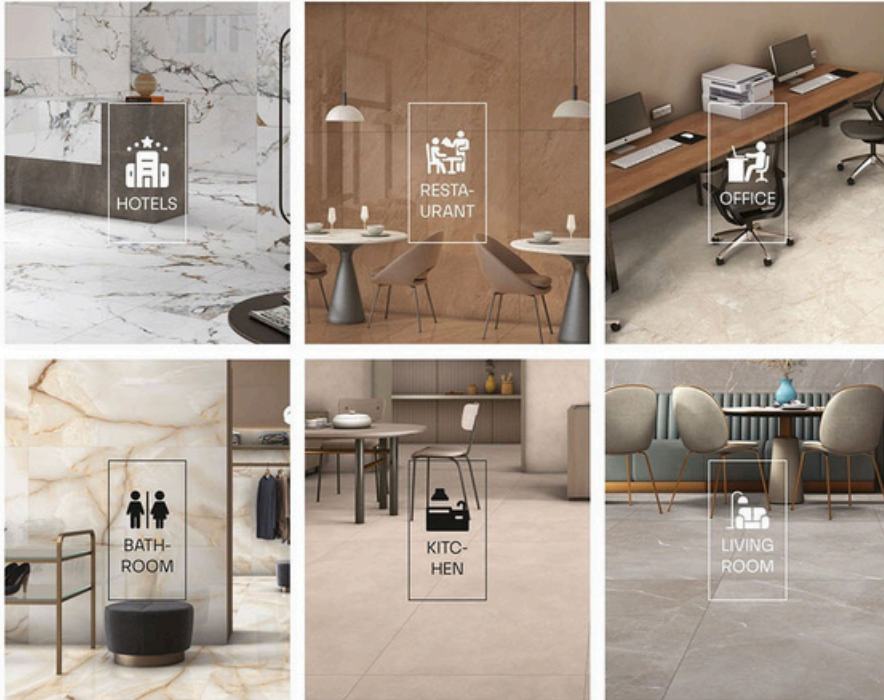

APPLICATION AREAS

Versatile Surfaces, Endless Design Possibilities

Our surfaces are incredibly versatile, with applications that transcend design boundaries. They are the ideal choice for kitchens, adding both charm and functionality to your culinary space. Beyond residential use, our surfaces find a place in commercial projects, contributing to a range of design aspirations. With our versatile surfaces, your design possibilities are truly endless.