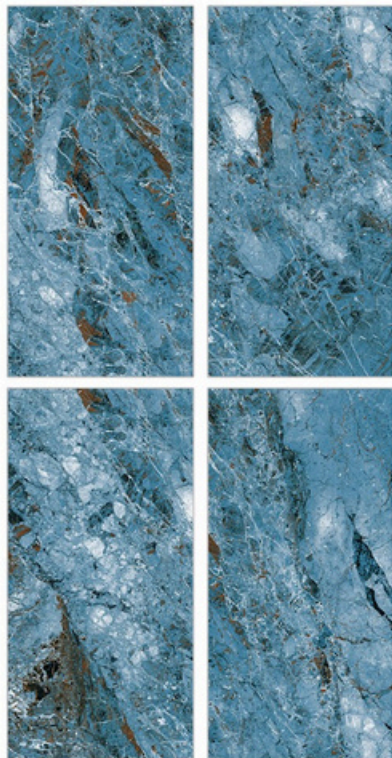

Glazed
**Porcelain
Tiles**

Surface: High Gloss

800 X 800mm | 800 X 1600mm