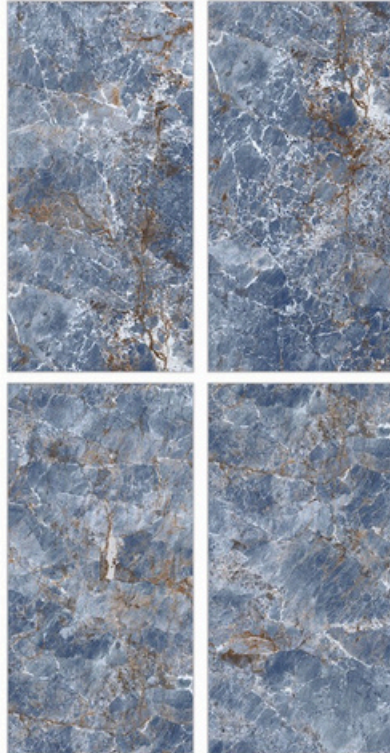

Glazed Porcelain Tiles

Surface: High Gloss

Alonza Black

800 X 800mm | 800 X 1600mm

Surface: High Gloss

Amazone Moss

800 X 800mm | 800 X 1600mm

- Low Water Absorption
- Frost Resistant
- Chemical Resistant
- Stain Resistance
- Zero Maintenance
- Easy to Clean
- Random Design

Glazed
**Porcelain
Tiles**

Surface: High Gloss

Amazon Sapphire

800 X 800mm | 800 X 1600mm

Surface: High Gloss

Amazonite

800 X 800mm | 800 X 1600mm

- Low Water Absorption
- Frost Resistant
- Chemical Resistant
- Stain Resistant
- Zero Maintenance
- Easy to Clean
- Random Design