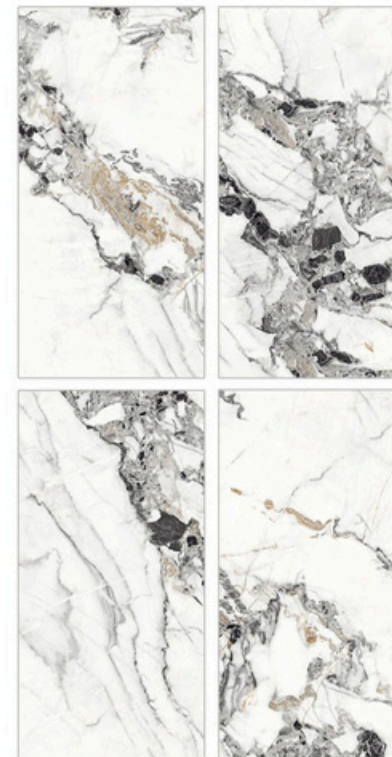

Glazed
Porcelain
Tiles

Surface: High Gloss

Classic Emperador

800 X 800mm | 800 X 1600mm

Surface: High Gloss

Emerald White

800 X 800mm | 800 X 1600mm

Glazed Porcelain Tiles

Surface: High Gloss

Deep Teal

800 X 800mm | 800 X 1600mm

Surface: High Gloss

Denz Classic

800 X 800mm | 800 X 1600mm

Glazed Porcelain Tiles

Surface: High Gloss