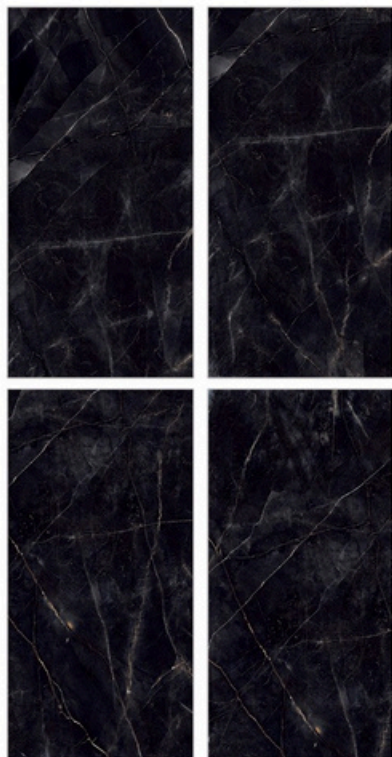

Sahara Black

800 X 800mm | 800 X 1600mm

Surface: High Gloss

Sant Loren

800 X 800mm | 800 X 1600mm

Glazed Porcelain Tiles

Surface: High Gloss

Signum Black