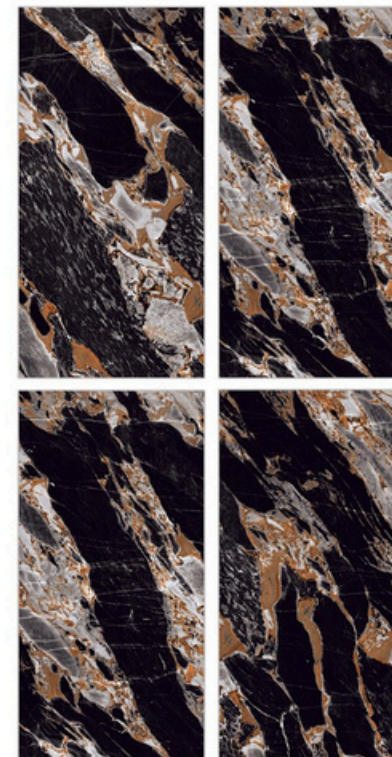

Glazed
**Porcelain
Tiles**

Surface: High Gloss

Amazon Sapphire

800 X 800mm | 800 X 1600mm

Surface: High Gloss

Amazonite

800 X 800mm | 800 X 1600mm

- Low Water Absorption
- Frost Resistant
- Chemical Resistant
- Stain Resistant
- Zero Maintenance
- Easy to Clean
- Random Design

Glazed
**Porcelain
Tiles**

Surface: High Gloss

Amazon Basel

800 X 800mm | 800 X 1600mm

Surface: High Gloss

Argos Black

800 X 800mm | 800 X 1600mm

Glazed Porcelain Tiles