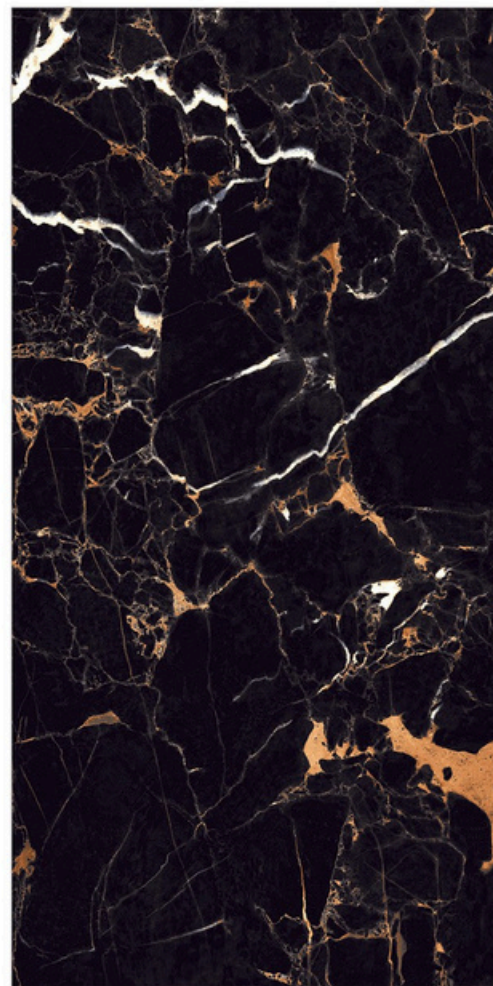

- Low Water Absorption
- Frost Resistant
- Chemical Resistant
- Stain Resistance
- Zero Maintenance
- Easy to Clean
- Random Design

Glazed Porcelain Tiles

Surface: High Gloss

Portrow Decor

800 X 800mm | 800 X 1600mm

Surface: High Gloss

Portrow Black

800 X 800mm | 800 X 1600mm