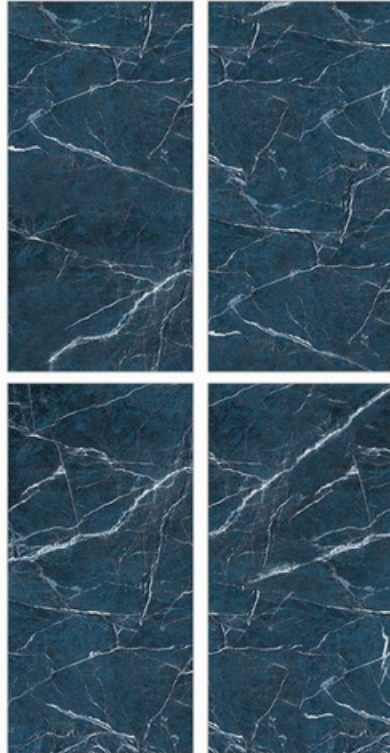

Glazed
**Porcelain
Tiles**

Surface: High Gloss

800 X 800mm | 800 X 1600mm