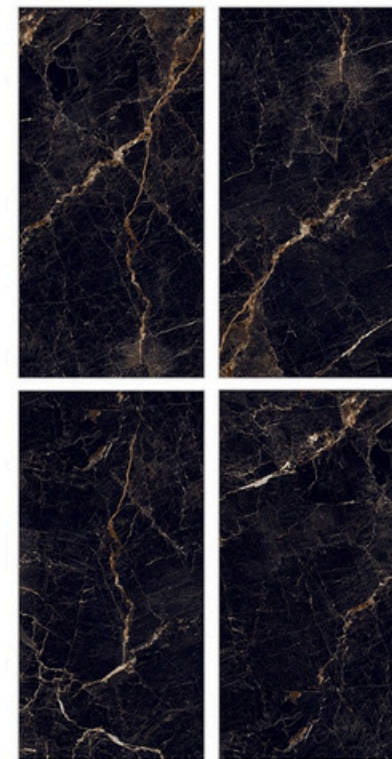

Glazed Porcelain Tiles

Surface: High Gloss

Portrow Decor

800 X 800mm | 800 X 1600mm

Surface: High Gloss

Portrow Black

800 X 800mm | 800 X 1600mm

- Low Water Absorption
- Frost Resistant
- Chemical Resistant
- Stain Resistance
- Zero Maintenance
- Easy to Clean
- Random Design

Glazed
Porcelain
Tiles

Surface: High Gloss

Racoon Black

800 X 800mm | 800 X 1600mm

Surface: High Gloss

Rosso Black

800 X 800mm | 800 X 1600mm

Glazed Porcelain Tiles