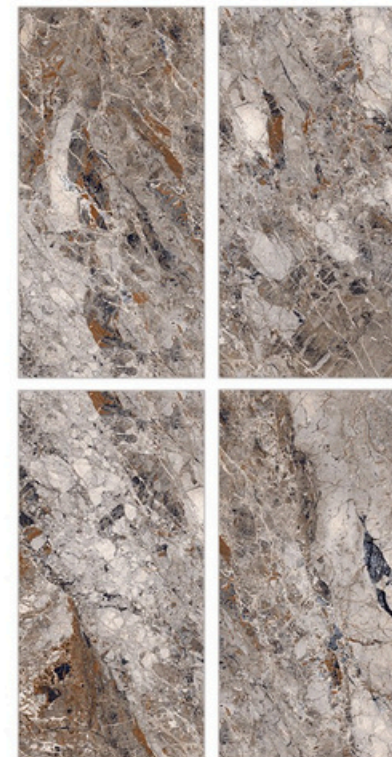

Glazed
**Porcelain
Tiles**

Surface: High Gloss

Stoinis Indigo

800 X 800mm | 800 X 1600mm

Surface: High Gloss

Stoinis natural

800 X 800mm | 800 X 1600mm

- Low Water Absorption
- Frost Resistant
- Chemical Resistant
- Stain Resistance
- Zero Maintenance
- Easy to Clean
- Random Design

Glazed
**Porcelain
Tiles**

Surface: High Gloss

Stoinis Teal

800 X 800mm | 800 X 1600mm

Surface: High Gloss

Wavy Black

800 X 800mm | 800 X 1600mm

Glazed Porcelain Tiles