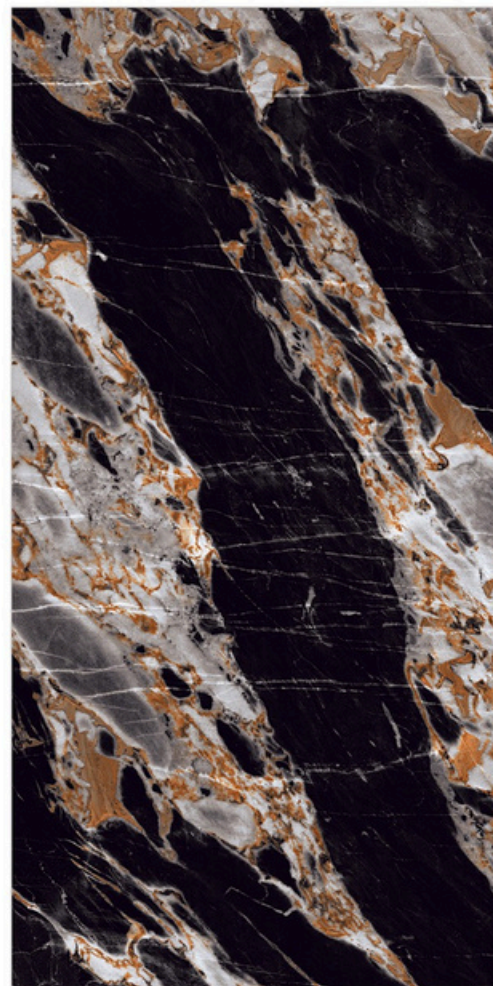

Argos Black