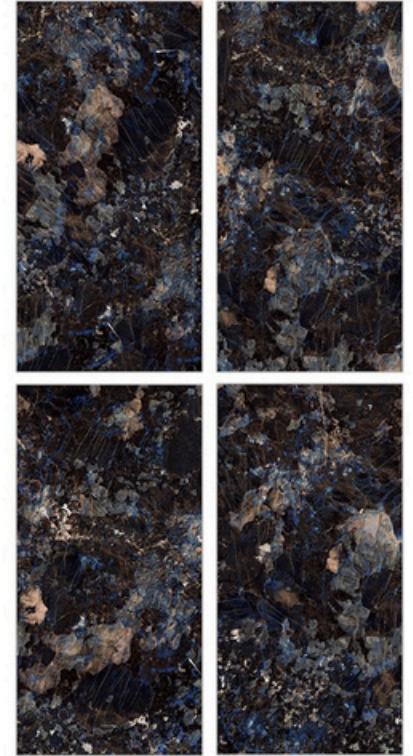

Glazed
Porcelain
Tiles

Surface: High Gloss

Kosmus Foam

800 X 800mm | 800 X 1600mm

Surface: High Gloss

Lorence Black

800 X 800mm | 800 X 1600mm

- Low Water Absorption
- Frost Resistant
- Chemical Resistant
- Stain Resistance
- Zero Maintenance
- Easy to Clean
- Random Design