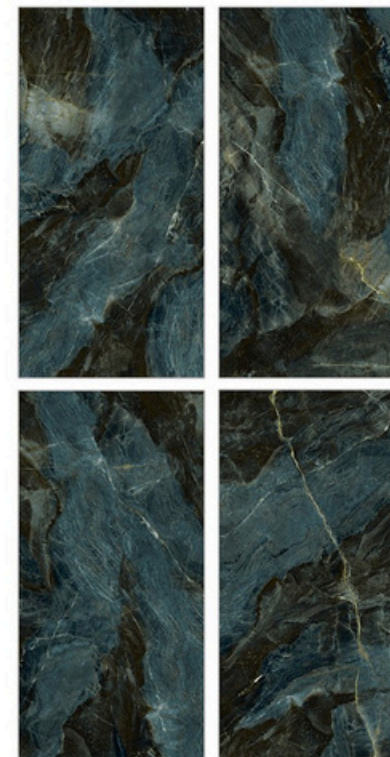

Glazed
Porcelain
Tiles

Surface: High Gloss

Marmor Plum

800 X 800mm | 800 X 1600mm

Surface: High Gloss

Merquary Aqva

800 X 800mm | 800 X 1600mm

- Low Water Absorption
- Frost Resistant
- Chemical Resistant
- Stain Resistance
- Zero Maintenance
- Easy to Clean
- Random Design

Glazed
Porcelain
Tiles

Surface: High Gloss

Nero Portoro Black

800 X 800mm | 800 X 1600mm

Surface: High Gloss

Nero Portoro Silver

800 X 800mm | 800 X 1600mm

- Low Water Absorption
- Frost Resistant
- Chemical Resistant
- Stain Resistance
- Zero Maintenance
- Easy to Clean
- Random Design