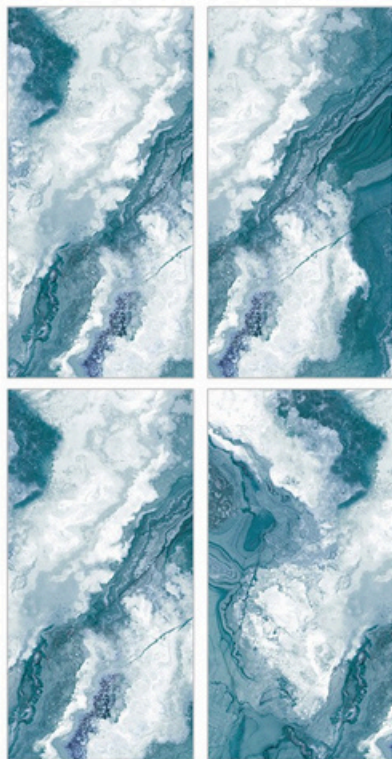

Glazed Porcelain Tiles

Surface: High Gloss

Deep Teal

800 X 800mm | 800 X 1600mm