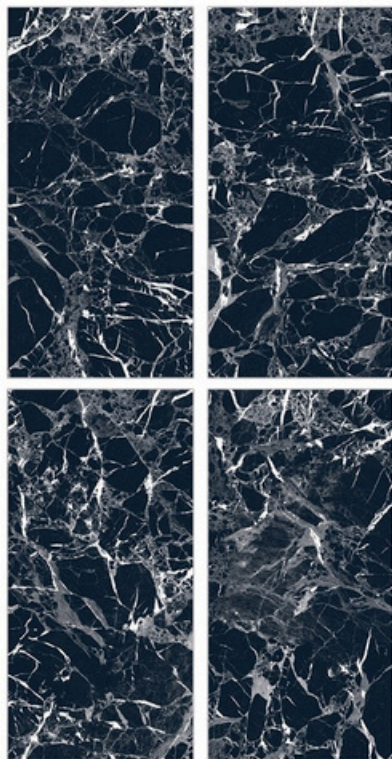

Glazed Porcelain Tiles

Surface: High Gloss

Nigro Ash

800 X 800mm | 800 X 1600mm

Surface: High Gloss

Nigro Black

800 X 800mm | 800 X 1600mm

- Low Water Absorption
- Frost Resistant
- Chemical Resistant
- Stain Resistance
- Zero Maintenance
- Easy to Clean
- Random Design

Glazed Porcelain Tiles

Surface: High Gloss

Portrow Decor

800 X 800mm | 800 X 1600mm

Surface: High Gloss

Portrow Black

800 X 800mm | 800 X 1600mm

- Low Water Absorption
- Frost Resistant
- Chemical Resistant
- Stain Resistance
- Zero Maintenance
- Easy to Clean
- Random Design

Glazed
Porcelain
Tiles

Surface: High Gloss

Racoon Black

800 X 800mm | 800 X 1600mm

Surface: High Gloss

Rosso Black

800 X 800mm | 800 X 1600mm

Glazed Porcelain Tiles