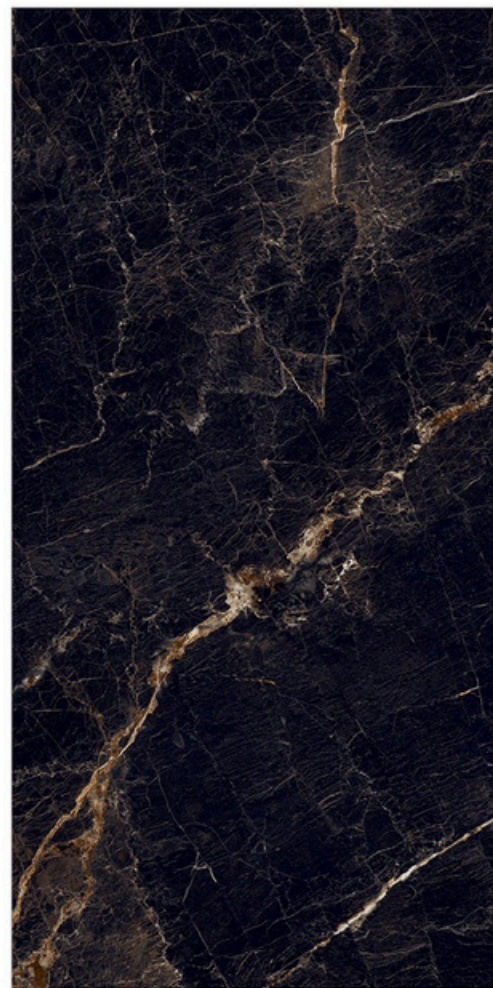

Rosso Black