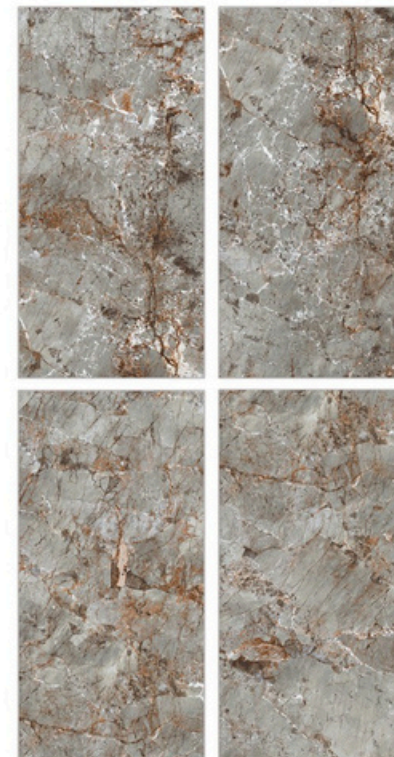

Glazed Porcelain Tiles

Surface: High Gloss

Alonza Black

800 X 800mm | 800 X 1600mm

Surface: High Gloss

Amazone Moss

800 X 800mm | 800 X 1600mm

- Low Water Absorption
- Frost Resistant
- Chemical Resistant
- Stain Resistance
- Zero Maintenance
- Easy to Clean
- Random Design

Glazed
**Porcelain
Tiles**

Surface: High Gloss

Amazon Sapphire

800 X 800mm | 800 X 1600mm

Surface: High Gloss

Amazonite

800 X 800mm | 800 X 1600mm

- Low Water Absorption
- Frost Resistant
- Chemical Resistant
- Stain Resistant
- Zero Maintenance
- Easy to Clean
- Random Design