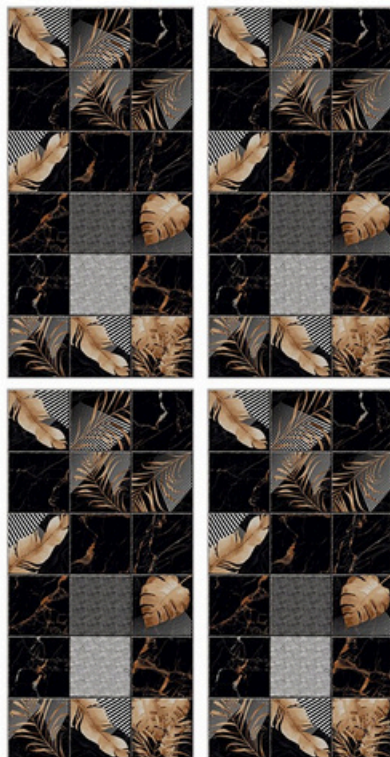

Glazed Porcelain Tiles

Surface: High Gloss

Nigro Ash

800 X 800mm | 800 X 1600mm

Surface: High Gloss

Nigro Black

800 X 800mm | 800 X 1600mm

- Low Water Absorption
- Frost Resistant
- Chemical Resistant
- Stain Resistance
- Zero Maintenance
- Easy to Clean
- Random Design

Glazed Porcelain Tiles

Surface: High Gloss

Portrow Decor

800 X 800mm | 800 X 1600mm

Surface: High Gloss

Portrow Black

800 X 800mm | 800 X 1600mm

- Low Water Absorption
- Frost Resistant
- Chemical Resistant
- Stain Resistance
- Zero Maintenance
- Easy to Clean
- Random Design