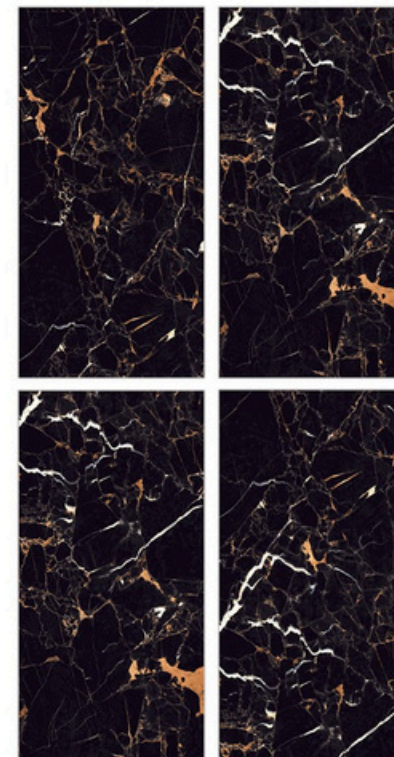

Glazed Porcelain Tiles

Surface: High Gloss

Portrow Decor

800 X 800mm | 800 X 1600mm

Surface: High Gloss

Portrow Black

800 X 800mm | 800 X 1600mm

- Low Water Absorption
- Frost Resistant
- Chemical Resistant
- Stain Resistance
- Zero Maintenance
- Easy to Clean
- Random Design

Glazed
Porcelain
Tiles

Surface: High Gloss

Racoon Black

800 X 800mm | 800 X 1600mm

Surface: High Gloss

Rosso Black

800 X 800mm | 800 X 1600mm

Glazed Porcelain Tiles