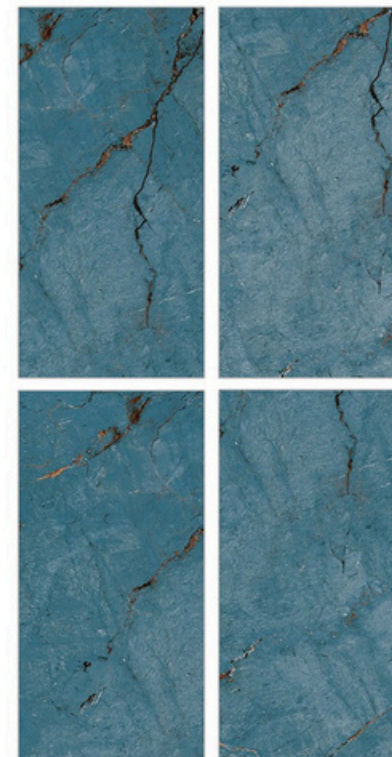

Surface: High Gloss

Rosso Levanto

800 X 800mm | 800 X 1600mm

Surface: High Gloss

Rosso Teal

800 X 800mm | 800 X 1600mm

Glazed Porcelain Tiles

Surface: High Gloss