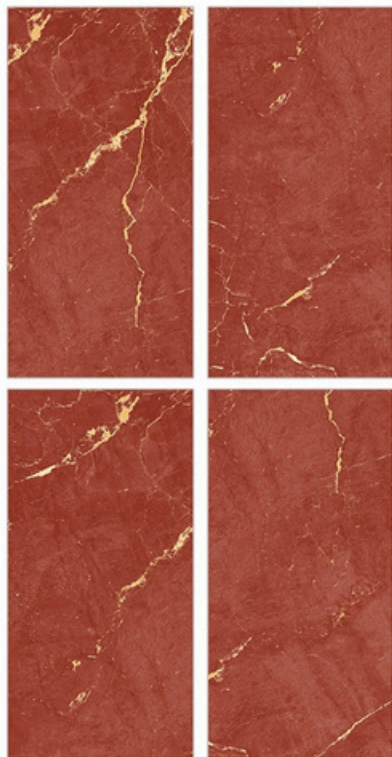

Glazed Porcelain Tiles

Surface: High Gloss

Rosso Levanto

800 X 800mm | 800 X 1600mm