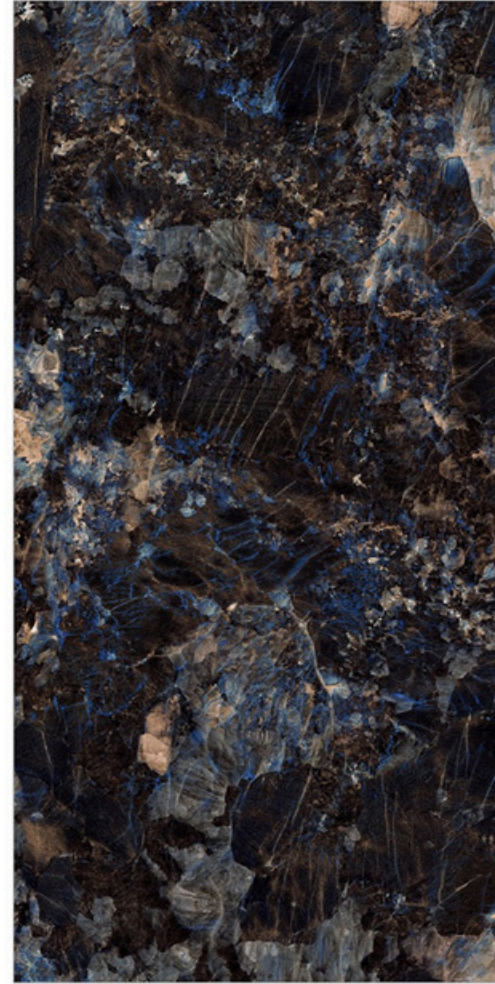

Lorence Black