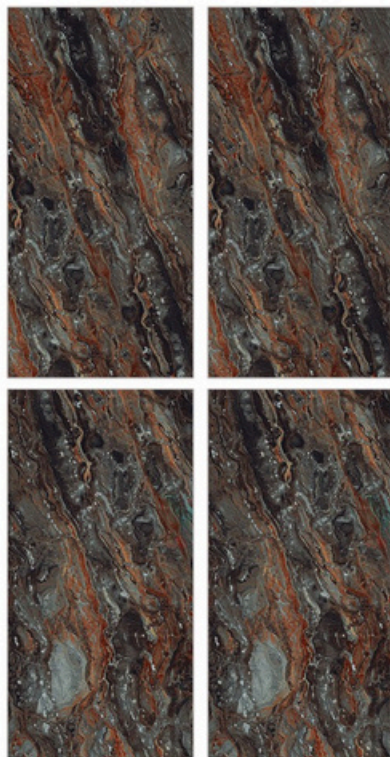

Glazed
Porcelain
Tiles

Surface: High Gloss

800 X 800mm | 800 X 1600mm