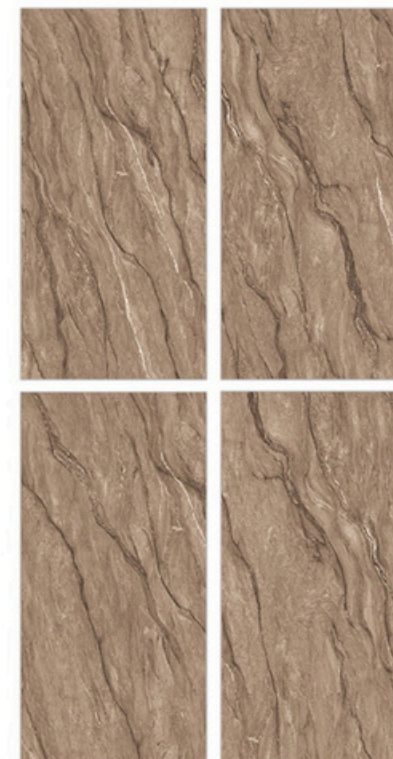

## Glazed Porcelain Tiles

Surface: Glossy

Pulpis Grey

800 X 800mm | 800 X 1600mm

Surface: Glossy

Reno Brown

800 X 800mm | 800 X 1600mm