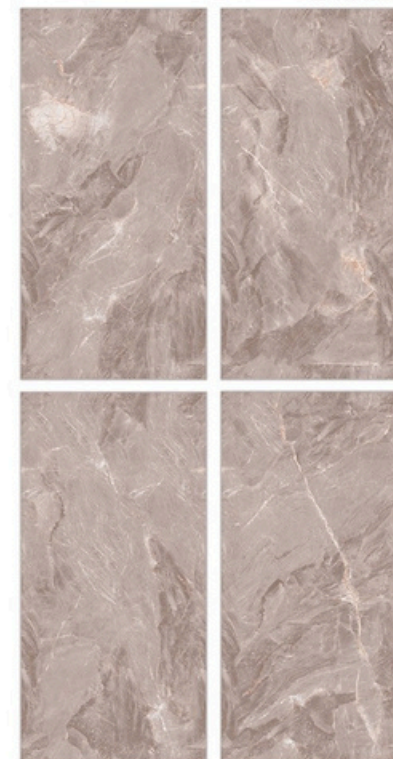

Glazed  
**Porcelain  
Tiles**

Surface: Glossy  
Endless

Maximus White

800 X 800mm | 800 X 1600mm

Surface: Glossy  
Endless

Merquy Brown

800 X 800mm | 800 X 1600mm

## Glazed Porcelain Tiles

Surface: Glossy  
Endless

Merqury White

800 X 800mm | 800 X 1600mm

Surface: Glossy  
Endless

Merqury Beige

800 X 800mm | 800 X 1600mm

Low Water Absorption