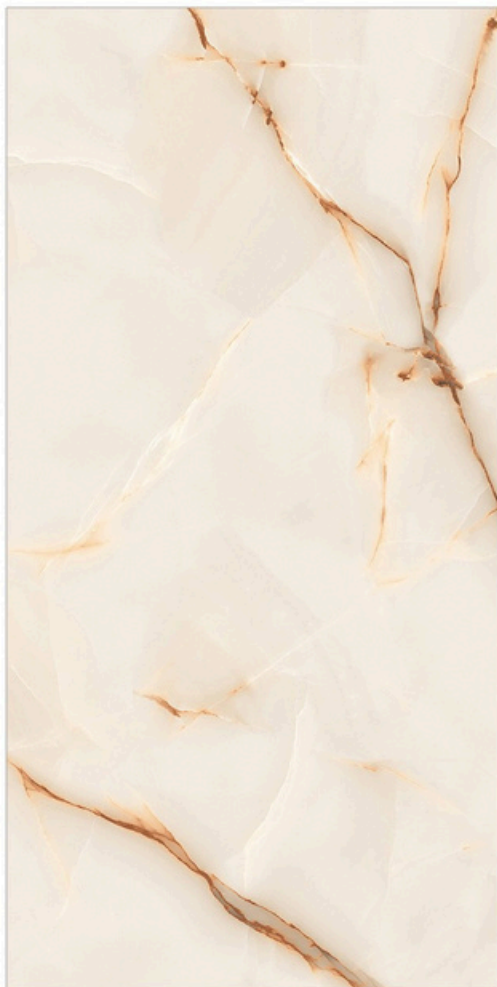

## Glazed Porcelain Tiles

Surface: Glossy

Venato Statuario

800 X 800mm | 800 X 1600mm

Surface: Glossy

Verix Terazzo

800 X 800mm | 800 X 1600mm