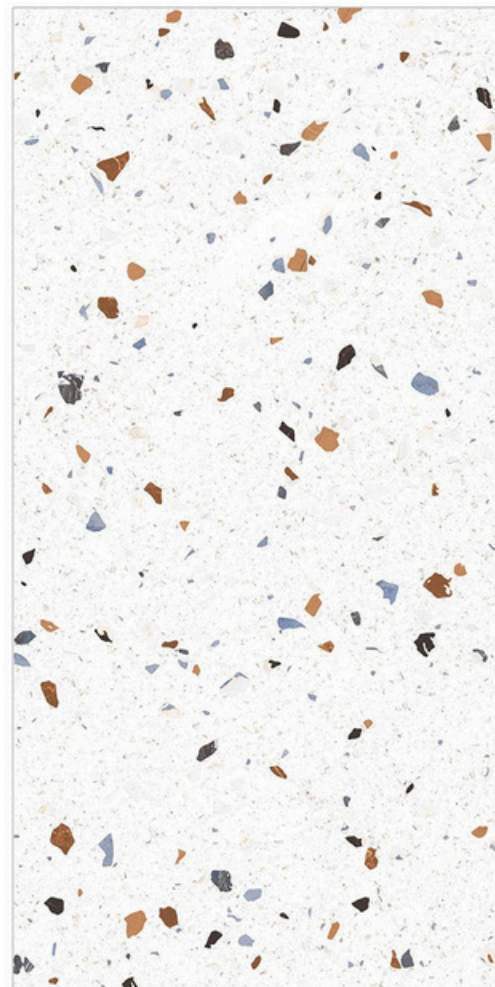

## Glazed Porcelain Tiles

Surface: Glossy

Ultra Statuario

800 X 800mm | 800 X 1600mm

Surface: Glossy

Valkyrie Avorio

800 X 800mm | 800 X 1600mm

## Glazed Porcelain Tiles

Surface: Glossy

Venato Statuario

800 X 800mm | 800 X 1600mm

Surface: Glossy

Verix Terazzo

800 X 800mm | 800 X 1600mm