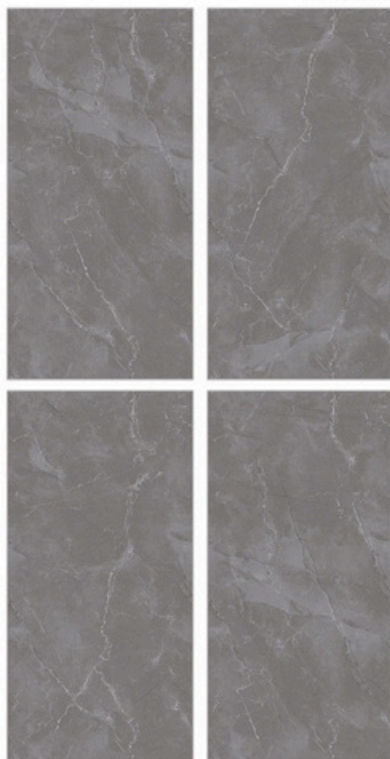

Glazed Porcelain Tiles

Surface: Glossy
Endless

800 X 800mm | 800 X 1600mm