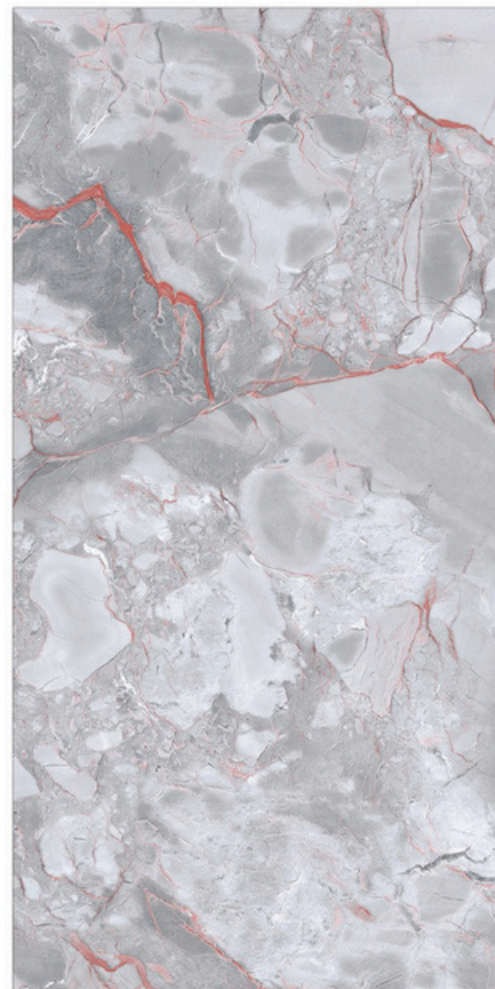

Zoe Pewter

Glazed Porcelain Tiles

Surface: Glossy