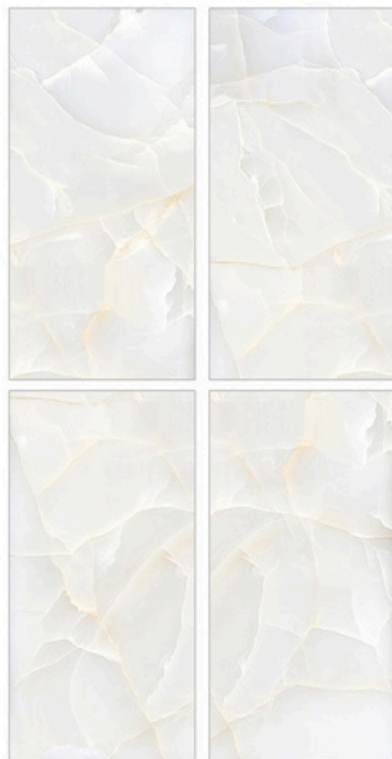

Glazed Porcelain Tiles

Surface: Glossy

Cloud Onyx

800 X 800mm | 800 X 1600mm