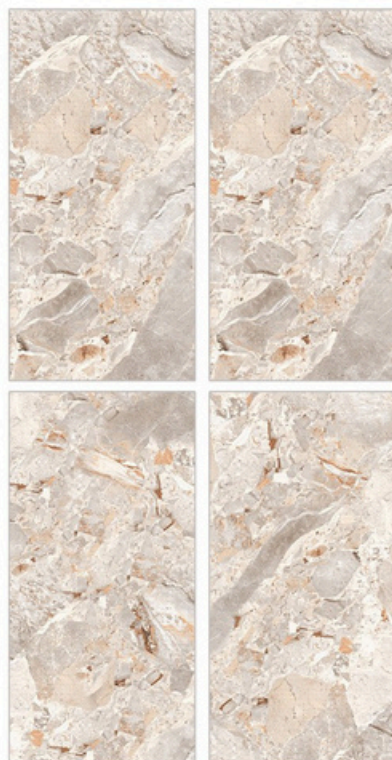

Glazed
Porcelain
Tiles

Surface: Glossy

800 X 800mm | 800 X 1600mm