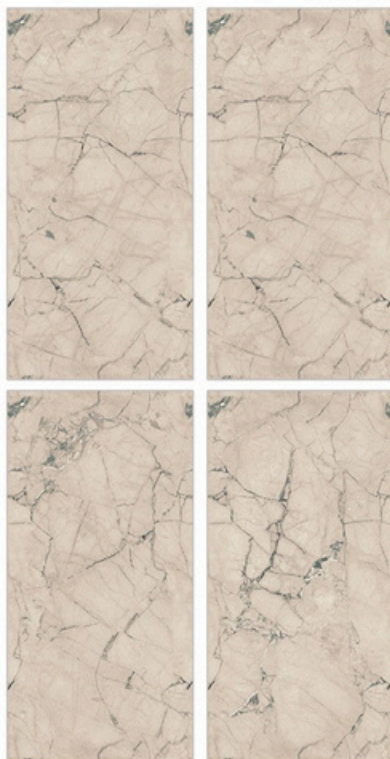

Glazed Porcelain Tiles

Surface: Glossy
Endless

800 X 800mm | 800 X 1600mm