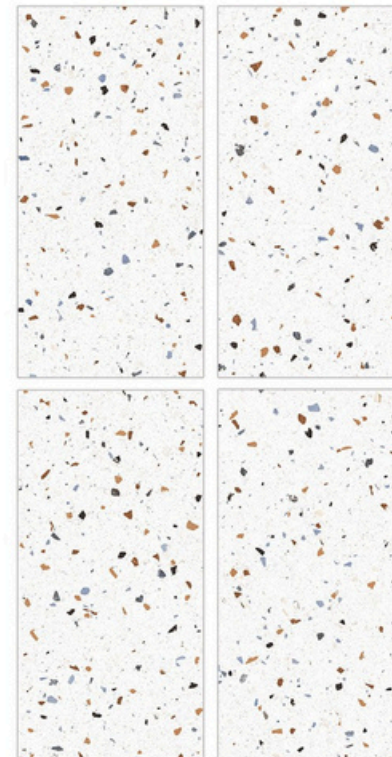

## Glazed Porcelain Tiles

Surface: Glossy

Venato Statuario

800 X 800mm | 800 X 1600mm

Surface: Glossy

Verix Terazzo

800 X 800mm | 800 X 1600mm