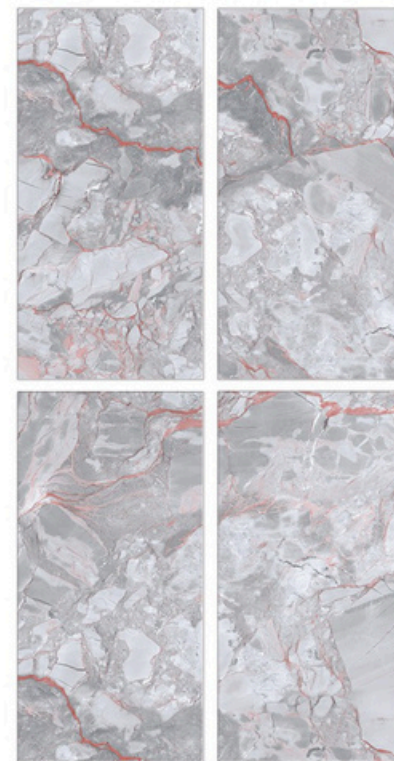

Surface: Glossy