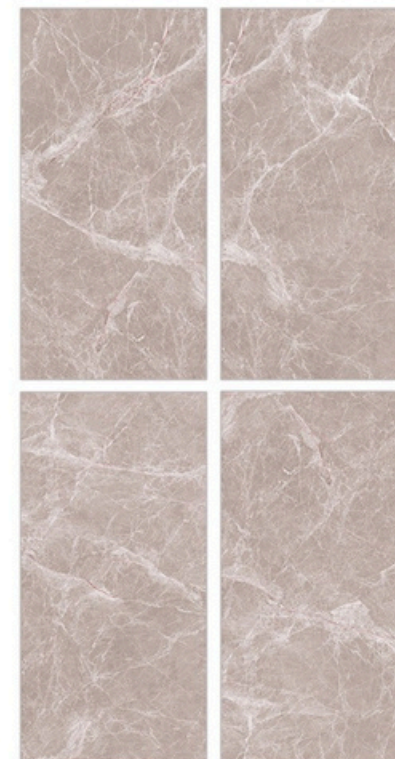

## Glazed Porcelain Tiles

Surface: Glossy

Lucia Light Grey

800 X 800mm | 800 X 1600mm

Surface: Glossy

Lucido Beaver

800 X 800mm | 800 X 1600mm