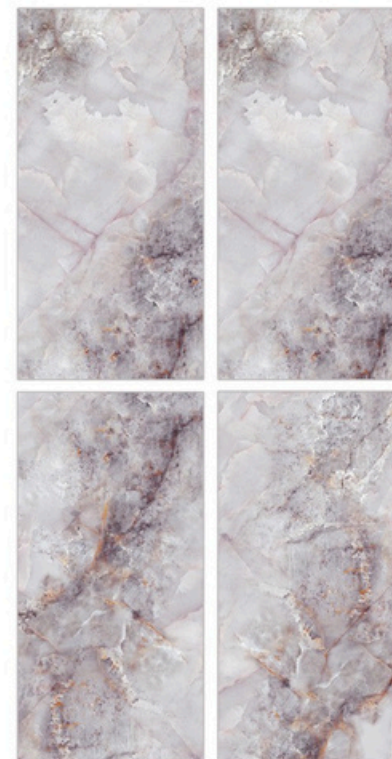

## Glazed Porcelain Tiles

Surface: Glossy

Fire Cloudy Beige

800 X 800mm | 800 X 1600mm

Surface: Glossy

Frost Ross

800 X 800mm | 800 X 1600mm