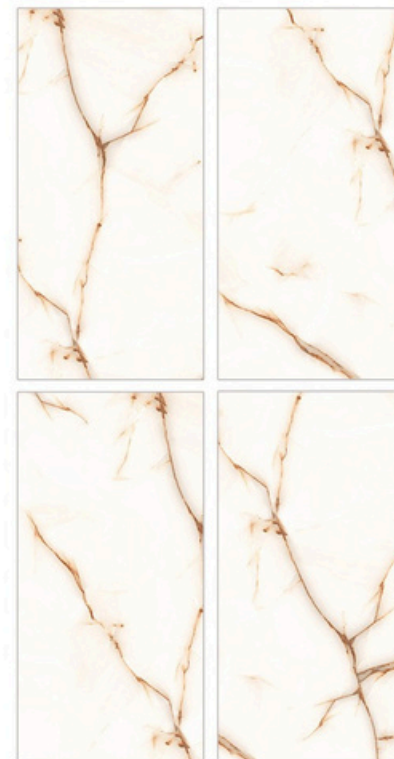

## Glazed Porcelain Tiles

Surface: Glossy

Venato Statuario

800 X 800mm | 800 X 1600mm

Surface: Glossy

Verix Terazzo

800 X 800mm | 800 X 1600mm

## Glazed Porcelain Tiles

Surface: Glossy

Zara Brown

800 X 800mm | 800 X 1600mm

Surface: Glossy

Zara White

800 X 800mm | 800 X 1600mm

Surface: Glossy  
Endless