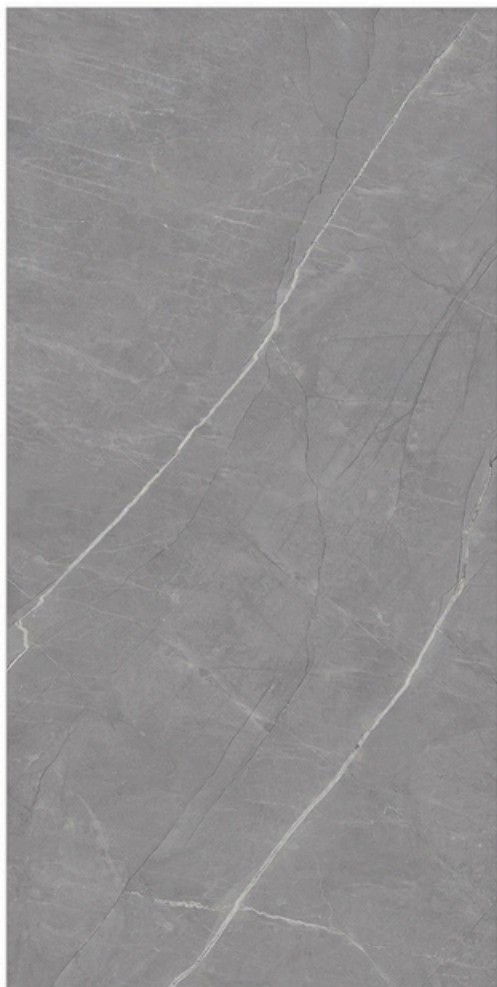

## Glazed Porcelain Tiles

Surface: Glossy

Olive Abalone

800 X 800mm | 800 X 1600mm

Surface: Glossy

Montana Light Grey

800 X 800mm | 800 X 1600mm