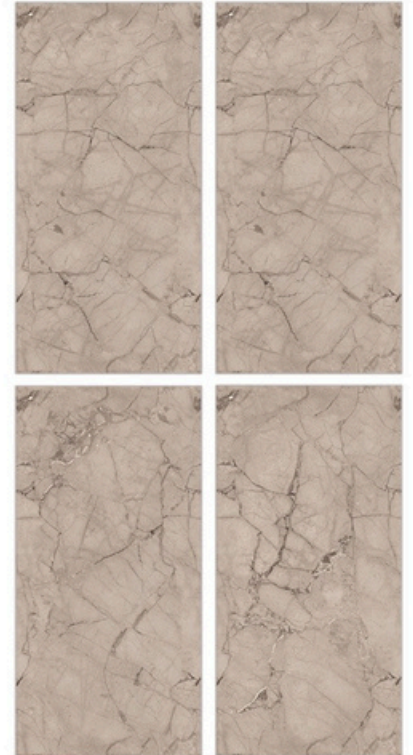

### Harrow Onyx

800 X 800mm | 800 X 1600mm

Surface: Glossy  
Endless