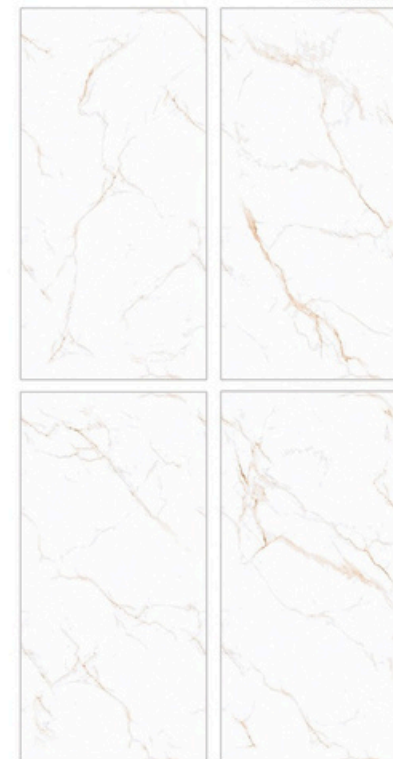

## Glazed Porcelain Tiles

Surface: Glossy  
Endless

Stallone White

800 X 800mm | 800 X 1600mm

Surface: Glossy  
Endless

Statuario Arrezo

800 X 800mm | 800 X 1600mm