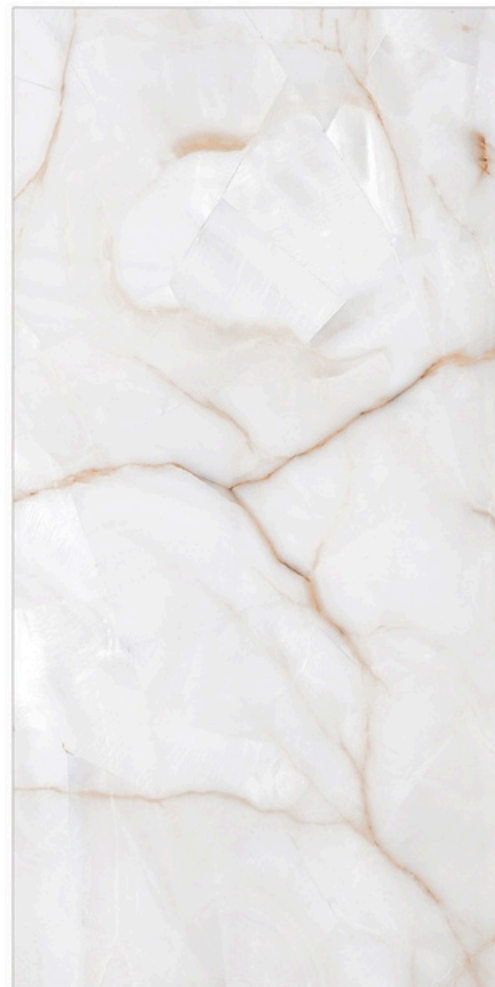

Carling Pearl