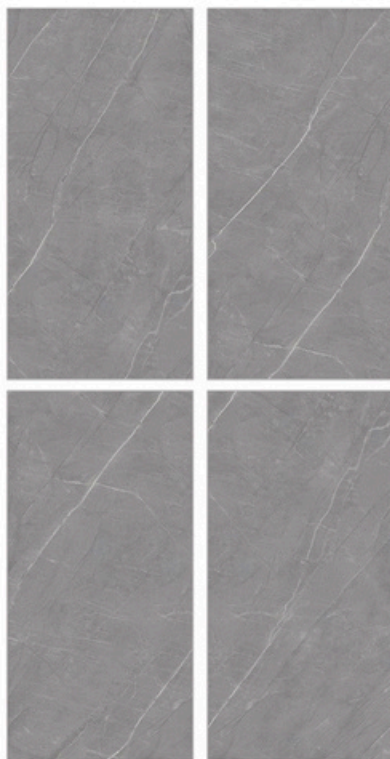

Glazed Porcelain Tiles

Surface: Glossy

Montana Steel

800 X 800mm | 800 X 1600mm