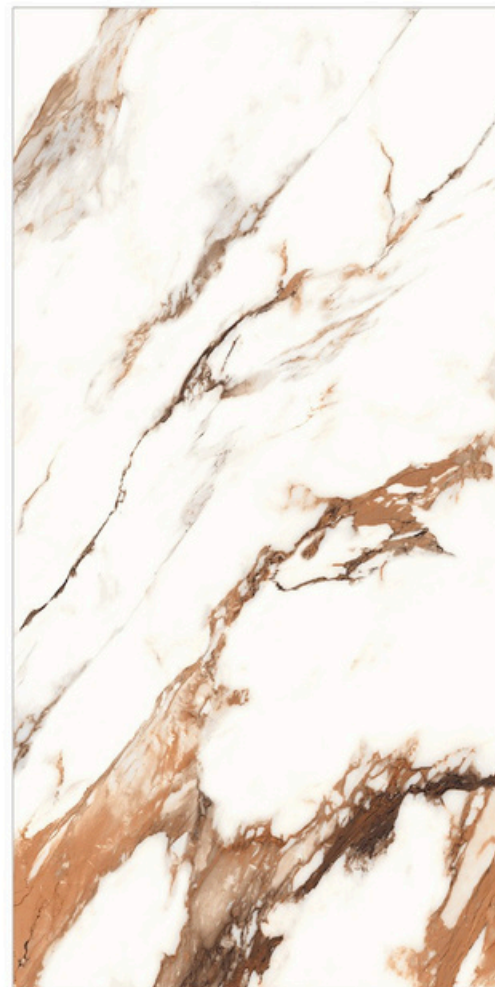

Glazed Porcelain Tiles

Surface: Glossy

Karnis White

800 X 800mm | 800 X 1600mm

Surface: Glossy

Levin Natural

800 X 800mm | 800 X 1600mm