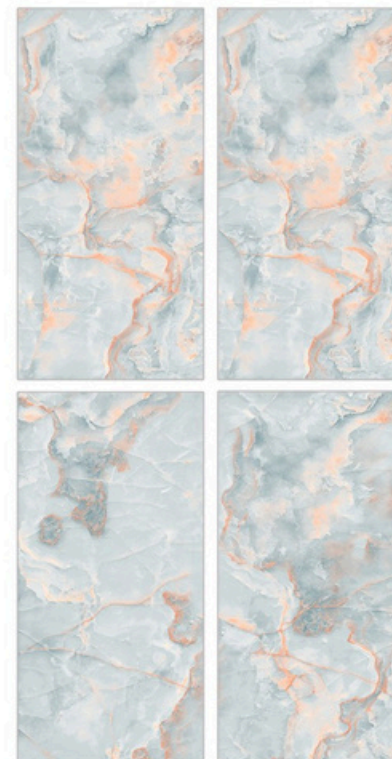

Glazed  
**Porcelain  
Tiles**

Surface: Glossy

Fantastic White

800 X 800mm | 800 X 1600mm

Surface: Glossy

Felix Fanta

800 X 800mm | 800 X 1600mm