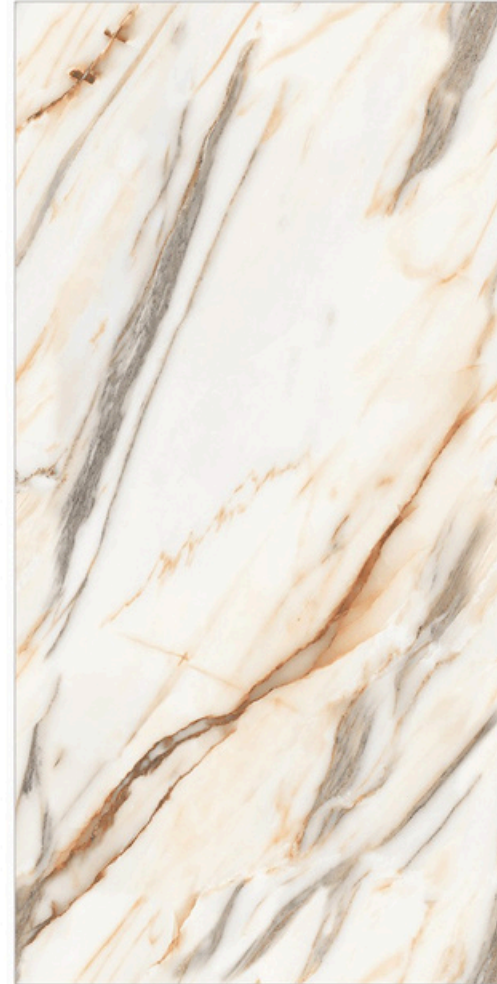

Low Water Absorption

Frost Resistant

Chemical Resistant

Stain Resistance

Zero Maintenance

Easy to Clean

Random Design

Glazed Porcelain Tiles

Surface: Glossy
Endless

Montana Grey

800 X 800mm | 800 X 1600mm

Surface: Glossy
Endless

Morden Statuario

800 X 800mm | 800 X 1600mm