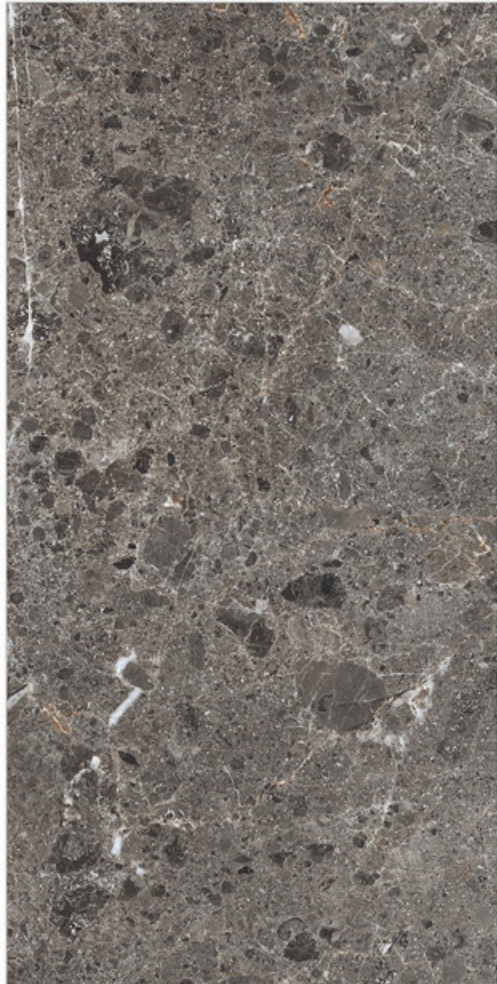

## Glazed Porcelain Tiles

Surface: Cosmic

Artemis Sage

800 X 800mm | 800 X 1600mm

Surface: Cosmic

Artemis Sepia

800 X 800mm | 800 X 1600mm

- Low Water Absorption
- Frost Resistant
- Chemical Resistant
- Stain Resistance
- Zero Maintenance
- Easy to Clean
- Random Design