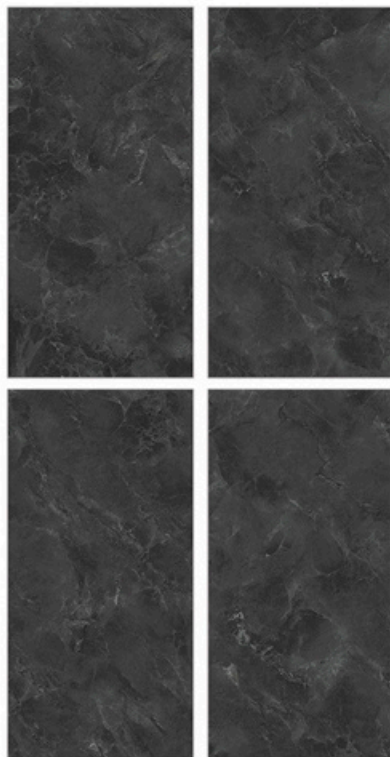

Glazed Porcelain Tiles

Surface: Cosmic