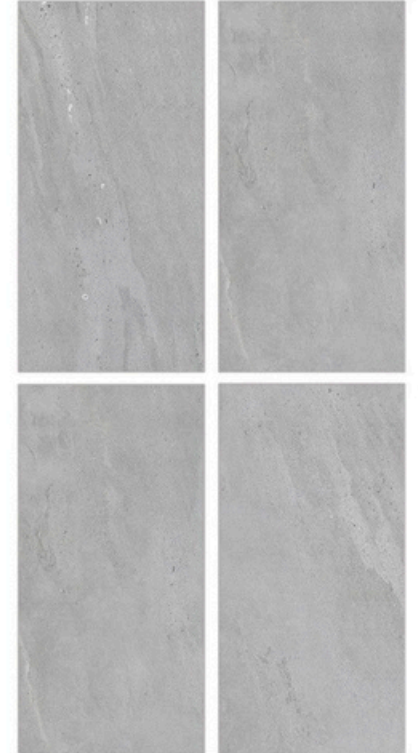

Glazed  
Porcelain  
Tiles

Surface: Cosmic

Artic Seaweed

800 X 800mm | 800 X 1600mm

Surface: Cosmic

Burlington Stone

800 X 800mm | 800 X 1600mm