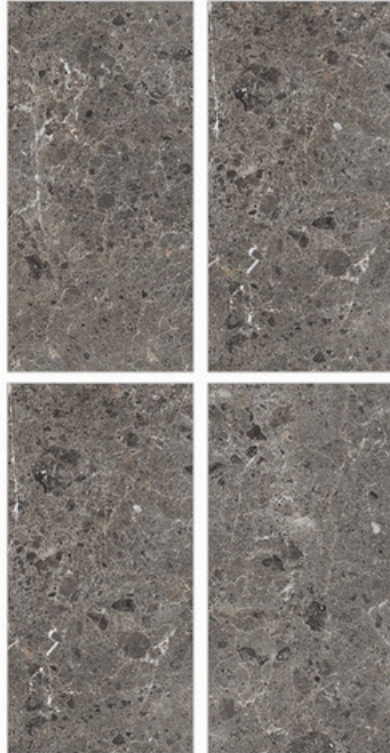

Glazed
Porcelain
Tiles

Surface: Cosmic

800 X 800mm | 800 X 1600mm