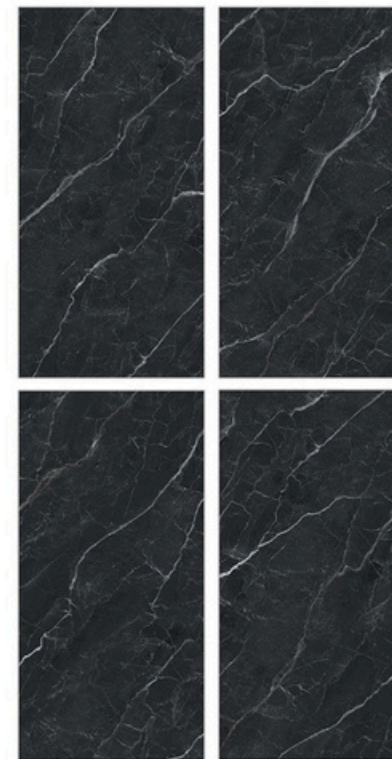

## Glazed Porcelain Tiles

Surface: Cosmic

Pera Mattone

800 X 800mm | 800 X 1600mm

Surface: Cosmic

Sofita Charcol

800 X 800mm | 800 X 1600mm