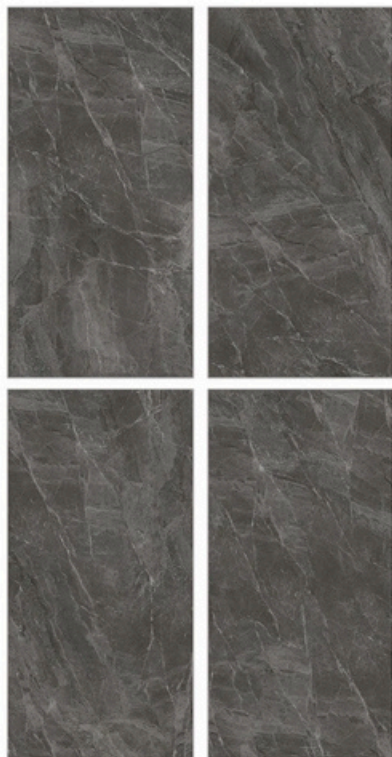

Glazed
**Porcelain
Tiles**

Surface: Cosmic

Odense Slate

800 X 800mm | 800 X 1600mm