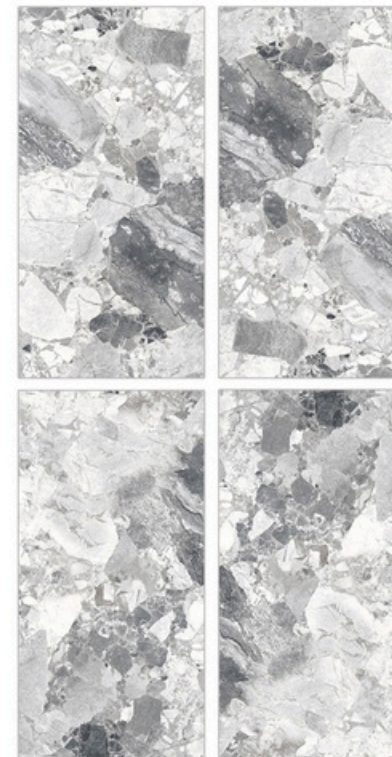

## Glazed Porcelain Tiles

Surface: Cosmic

Moscato Grey

800 X 800mm | 800 X 1600mm

Surface: Cosmic

Mountain White

800 X 800mm | 800 X 1600mm

- Low Water Absorption
- Frost Resistant
- Chemical Resistant
- Stain Resistance
- Zero Maintenance
- Easy to Clean
- Random Design

Glazed  
**Porcelain  
Tiles**

Surface: Cosmic

**Odense Slate**

800 X 800mm | 800 X 1600mm

Surface: Cosmic

**Oyster White**

800 X 800mm | 800 X 1600mm

## Glazed Porcelain Tiles

Surface: Cosmic

Pera Mattone

800 X 800mm | 800 X 1600mm

Surface: Cosmic

Sofita Charcol

800 X 800mm | 800 X 1600mm