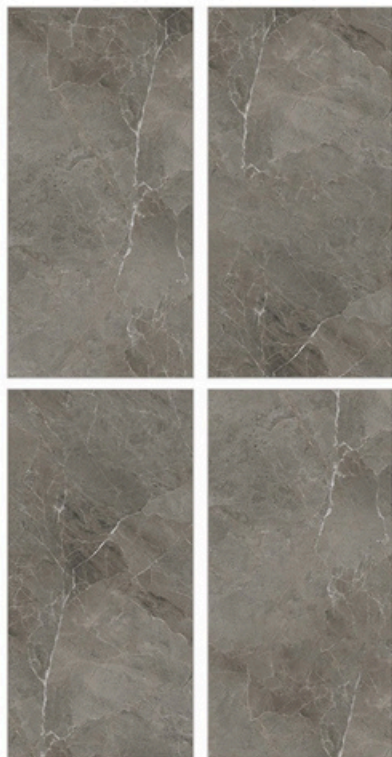

Glazed Porcelain Tiles

Surface: Cosmic

800 X 800mm | 800 X 1600mm