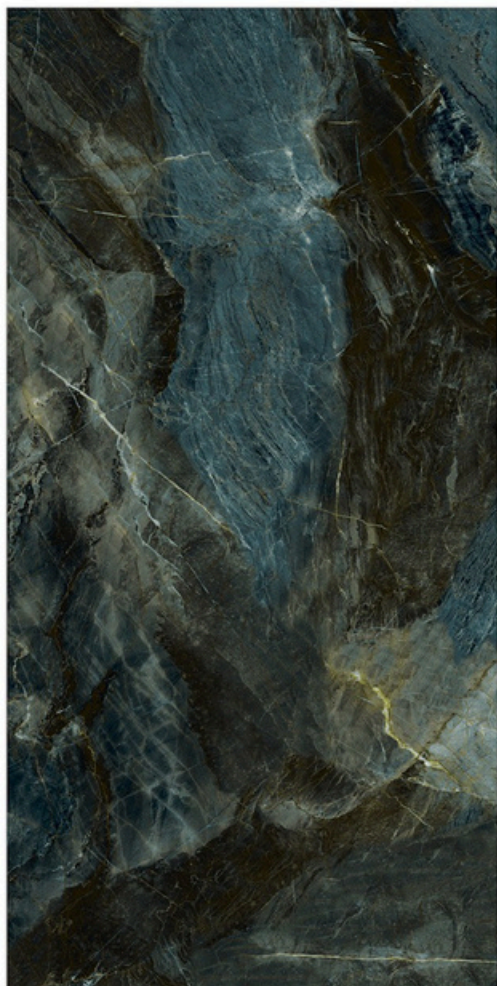

## Glazed Porcelain Tiles

Surface: Cosmic

Curious Moka

800 X 800mm | 800 X 1600mm

Surface: Cosmic

Jura Beige

800 X 800mm | 800 X 1600mm