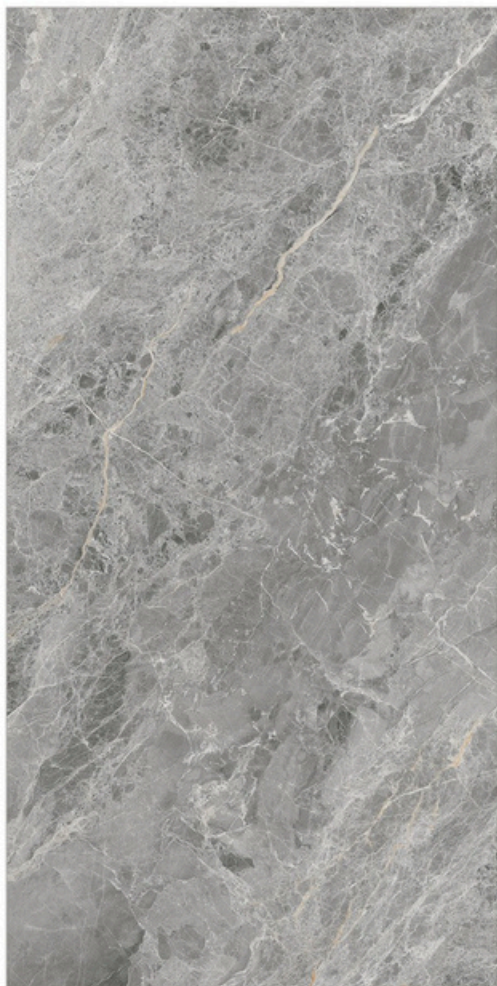

## Glazed Porcelain Tiles

Surface: Cosmic

Merqury Aqva

800 X 800mm | 800 X 1600mm

Surface: Cosmic

Merqury Rust

800 X 800mm | 800 X 1600mm