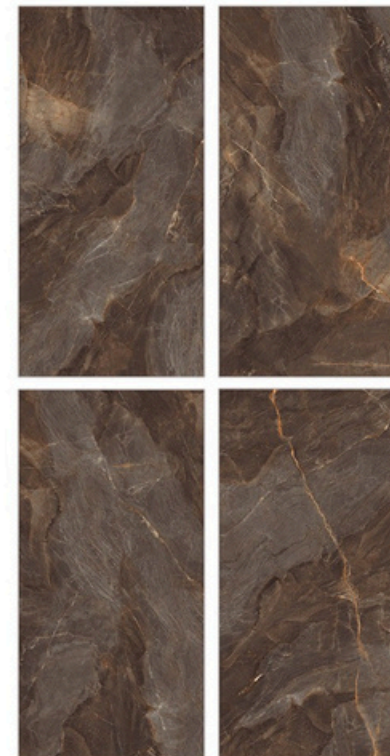

## Glazed Porcelain Tiles

Surface: Cosmic

Curious Moka

800 X 800mm | 800 X 1600mm

Surface: Cosmic

Jura Beige

800 X 800mm | 800 X 1600mm

## Glazed Porcelain Tiles

Surface: Cosmic

Merqury Aqva

800 X 800mm | 800 X 1600mm

Surface: Cosmic

Merqury Rust

800 X 800mm | 800 X 1600mm

## Glazed Porcelain Tiles

Surface: Cosmic

Moscato Grey

800 X 800mm | 800 X 1600mm

Surface: Cosmic

Mountain White

800 X 800mm | 800 X 1600mm

- Low Water Absorption
- Frost Resistant
- Chemical Resistant
- Stain Resistance
- Zero Maintenance
- Easy to Clean
- Random Design