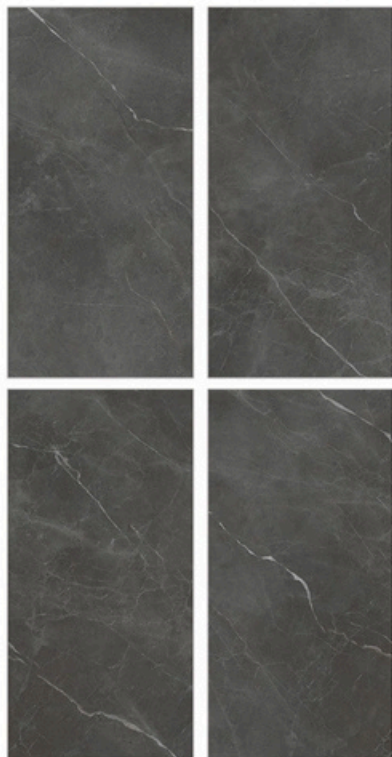

Glazed  
Porcelain  
Tiles

Surface: Cosmic

Artic Seaweed

800 X 800mm | 800 X 1600mm

Surface: Cosmic

Burlington Stone

800 X 800mm | 800 X 1600mm

## Glazed Porcelain Tiles

Surface: Cosmic

Como Grey

800 X 800mm | 800 X 1600mm

Surface: Cosmic

Como Light Grey

800 X 800mm | 800 X 1600mm