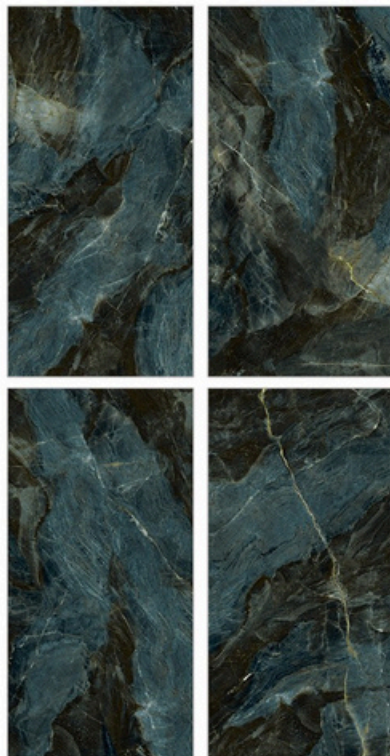

## Glazed Porcelain Tiles

Surface: Cosmic

Curious Moka

800 X 800mm | 800 X 1600mm

Surface: Cosmic

Jura Beige

800 X 800mm | 800 X 1600mm

## Glazed Porcelain Tiles

Surface: Cosmic

Merqury Aqva

800 X 800mm | 800 X 1600mm

Surface: Cosmic

Merqury Rust

800 X 800mm | 800 X 1600mm