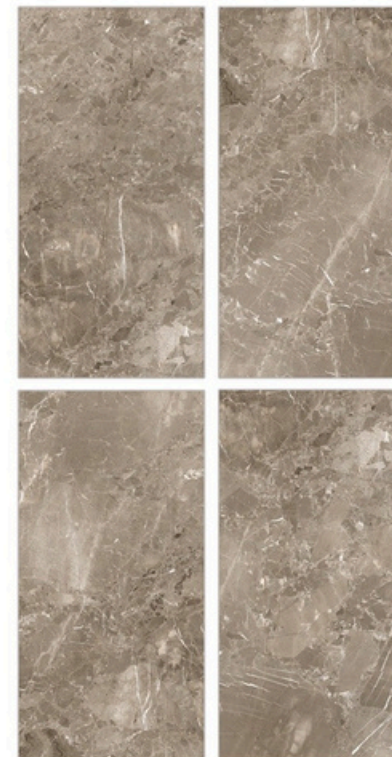

## Glazed Porcelain Tiles

Surface: Cosmic

Artemis Sage

800 X 800mm | 800 X 1600mm

Surface: Cosmic

Artemis Sepia

800 X 800mm | 800 X 1600mm

- Low Water Absorption
- Frost Resistant
- Chemical Resistant
- Stain Resistance
- Zero Maintenance
- Easy to Clean
- Random Design