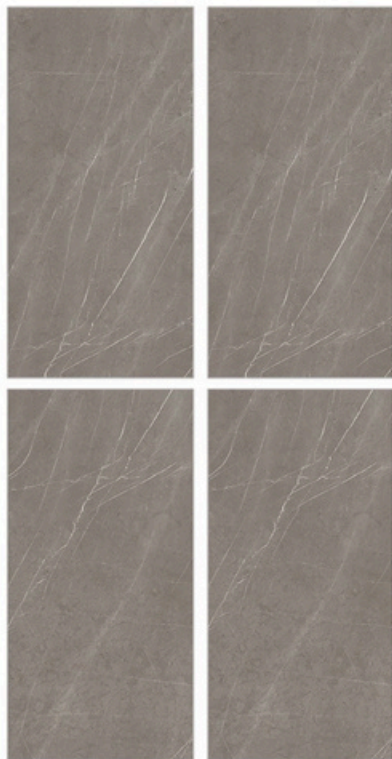

Glazed Porcelain Tiles

Surface: Cosmic

Curious Moka

800 X 800mm | 800 X 1600mm