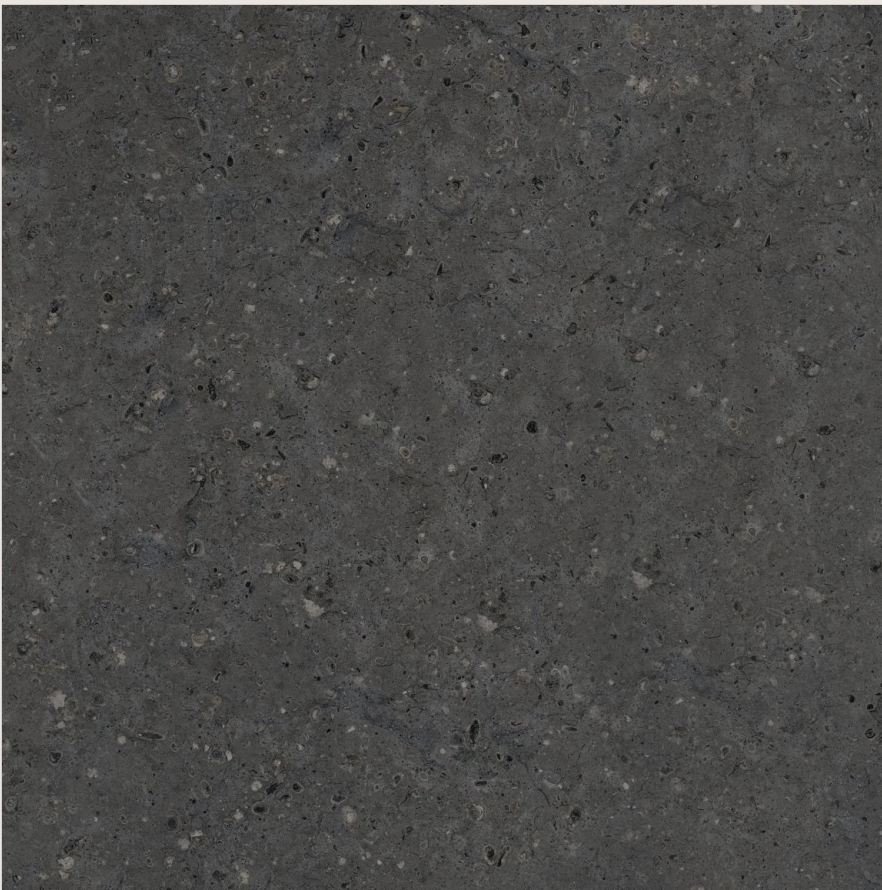

Matt Finish

FLAKES GREY DARK