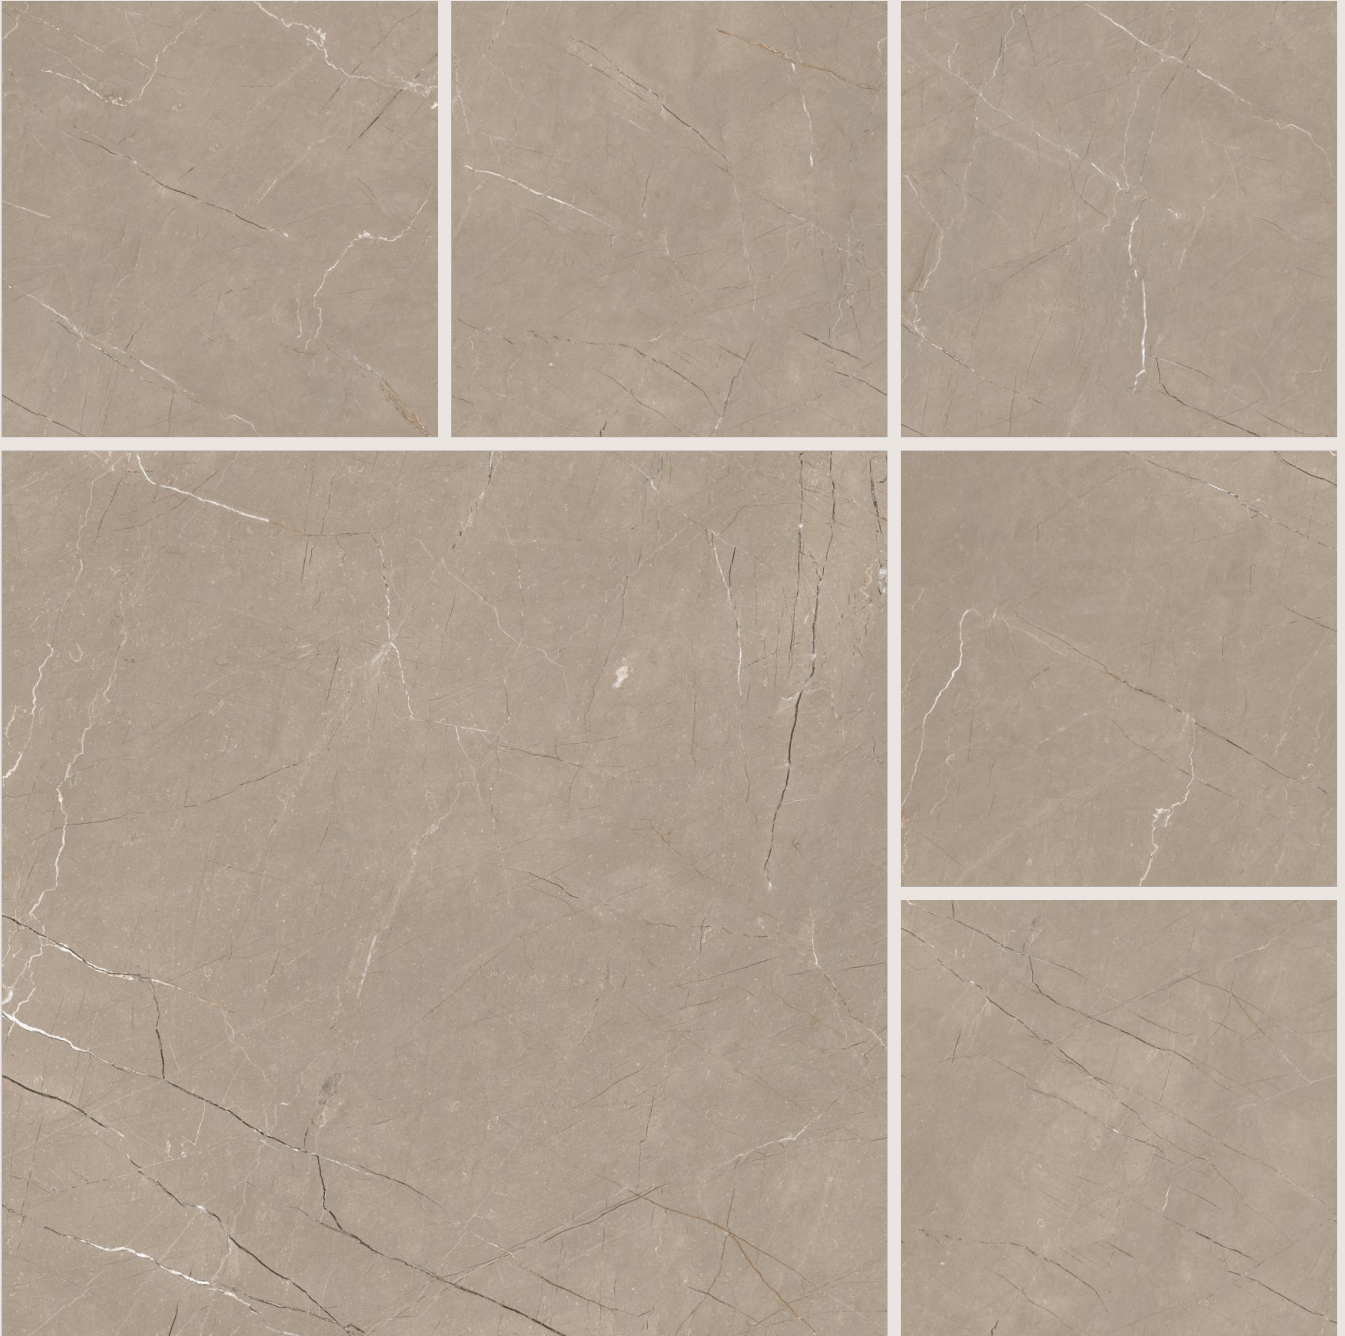

CLUSTER GREY

CLUSTER MUD

Matt Finish

R-6