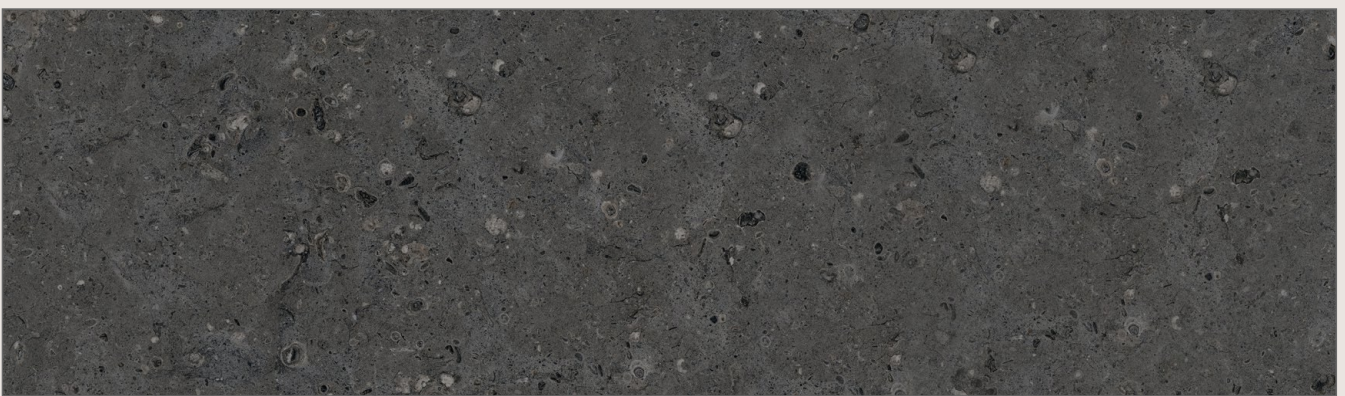

R-6

FLAKES COCO LIGHT

Matt Finish

R-6

FLAKES GREY DARK

Matt Finish

R-6

FLAKES GREY LIGHT