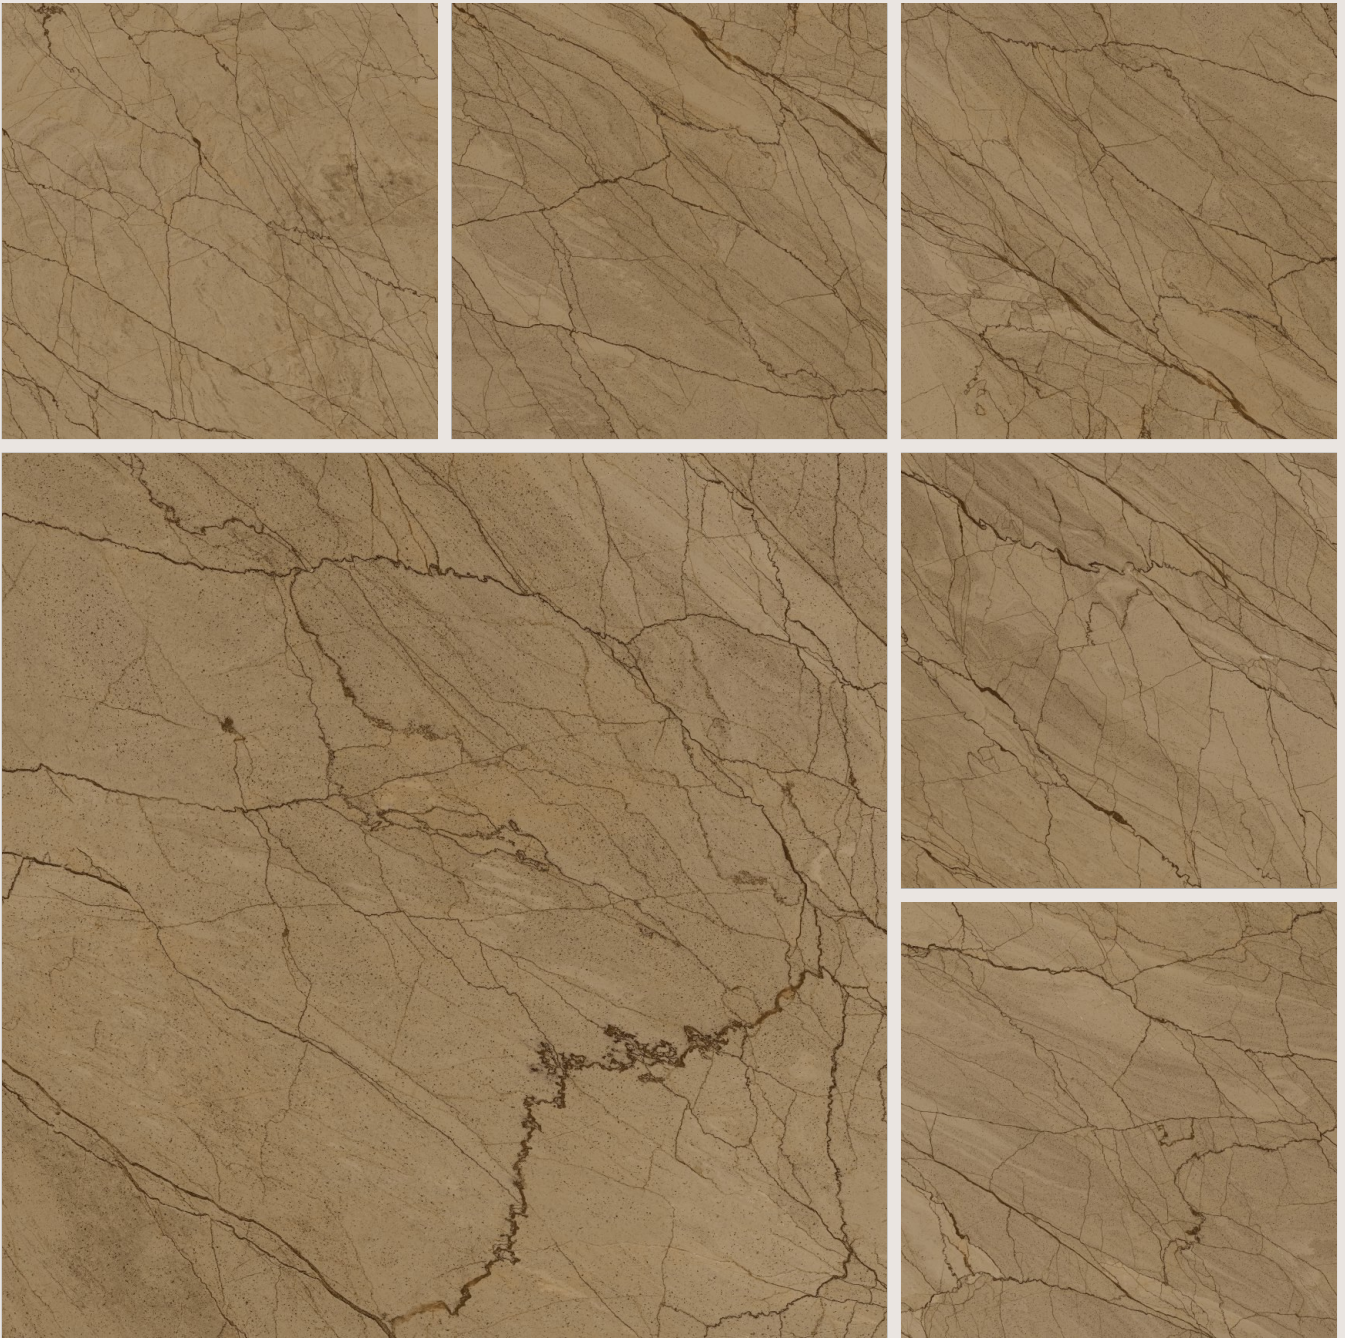

R-6

BOSTONE NATURAL

Matt Finish

R-6

BOSTONE NATURAL

CHICAGO CHOCO

Matt Finish

R-6