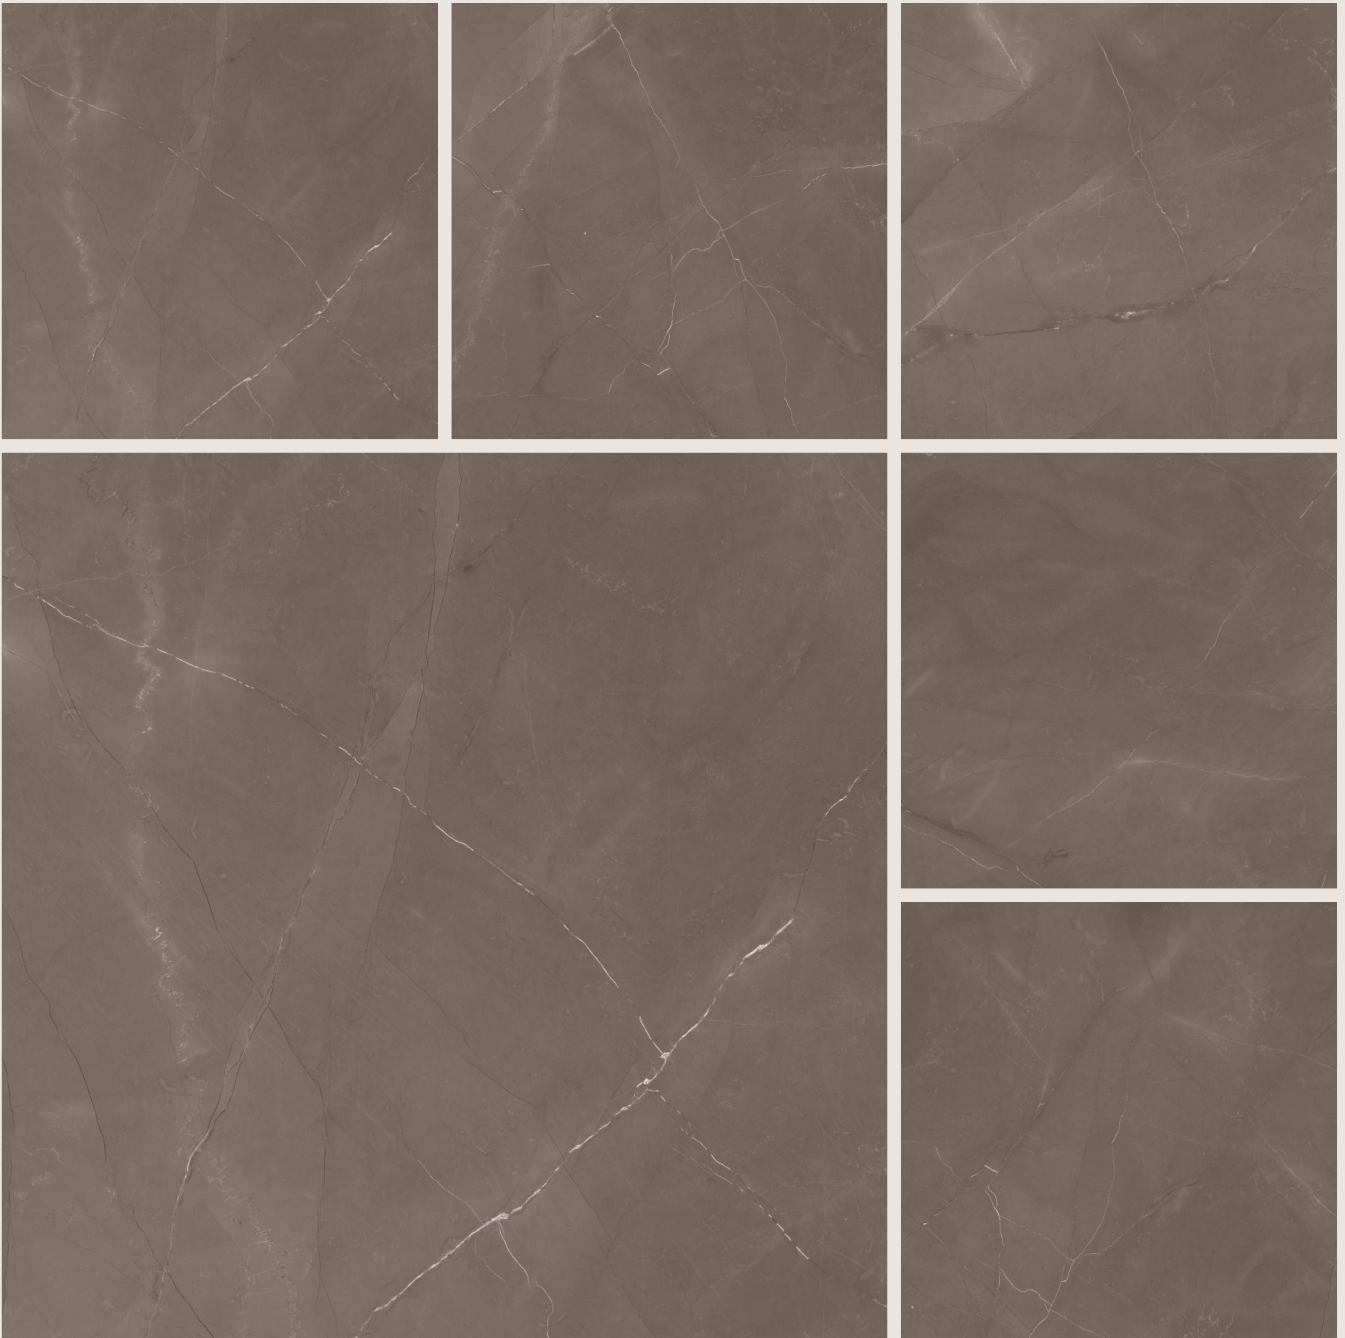

ARMANI WINE DARK

Matt Finish

R-6