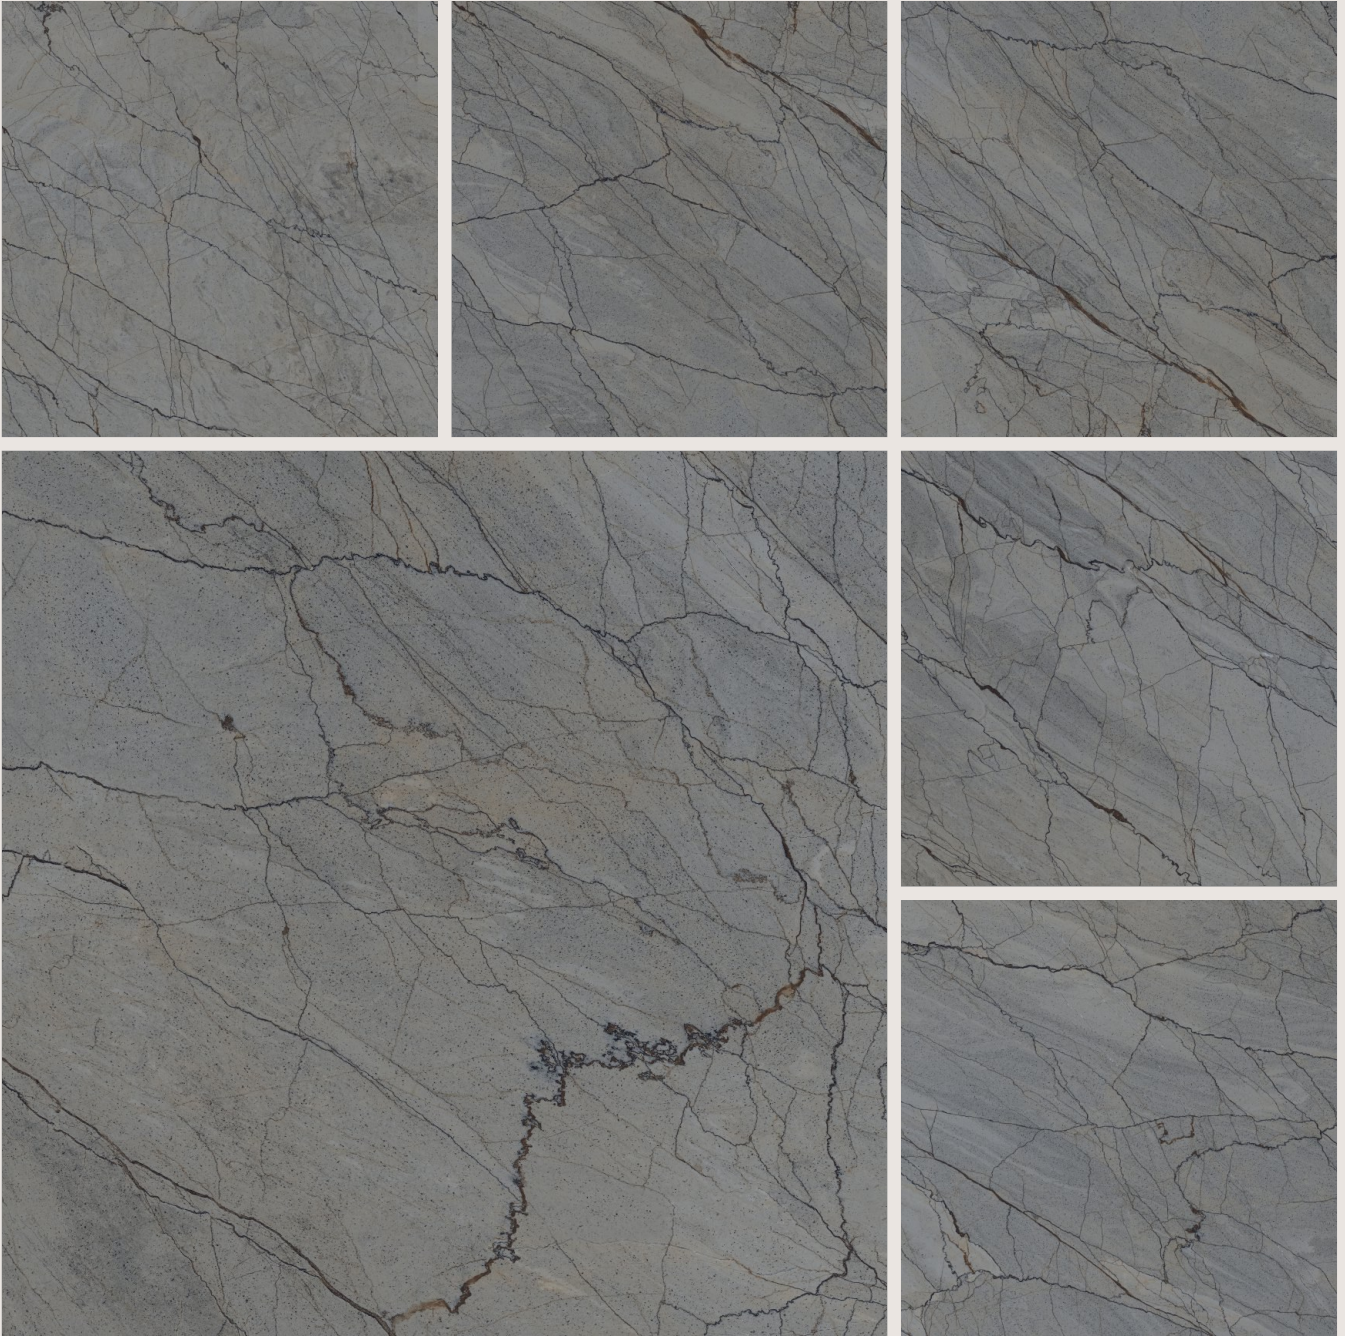

Coaster
COLLECTION

CHICAGO NERO

Matt Finish

R-6