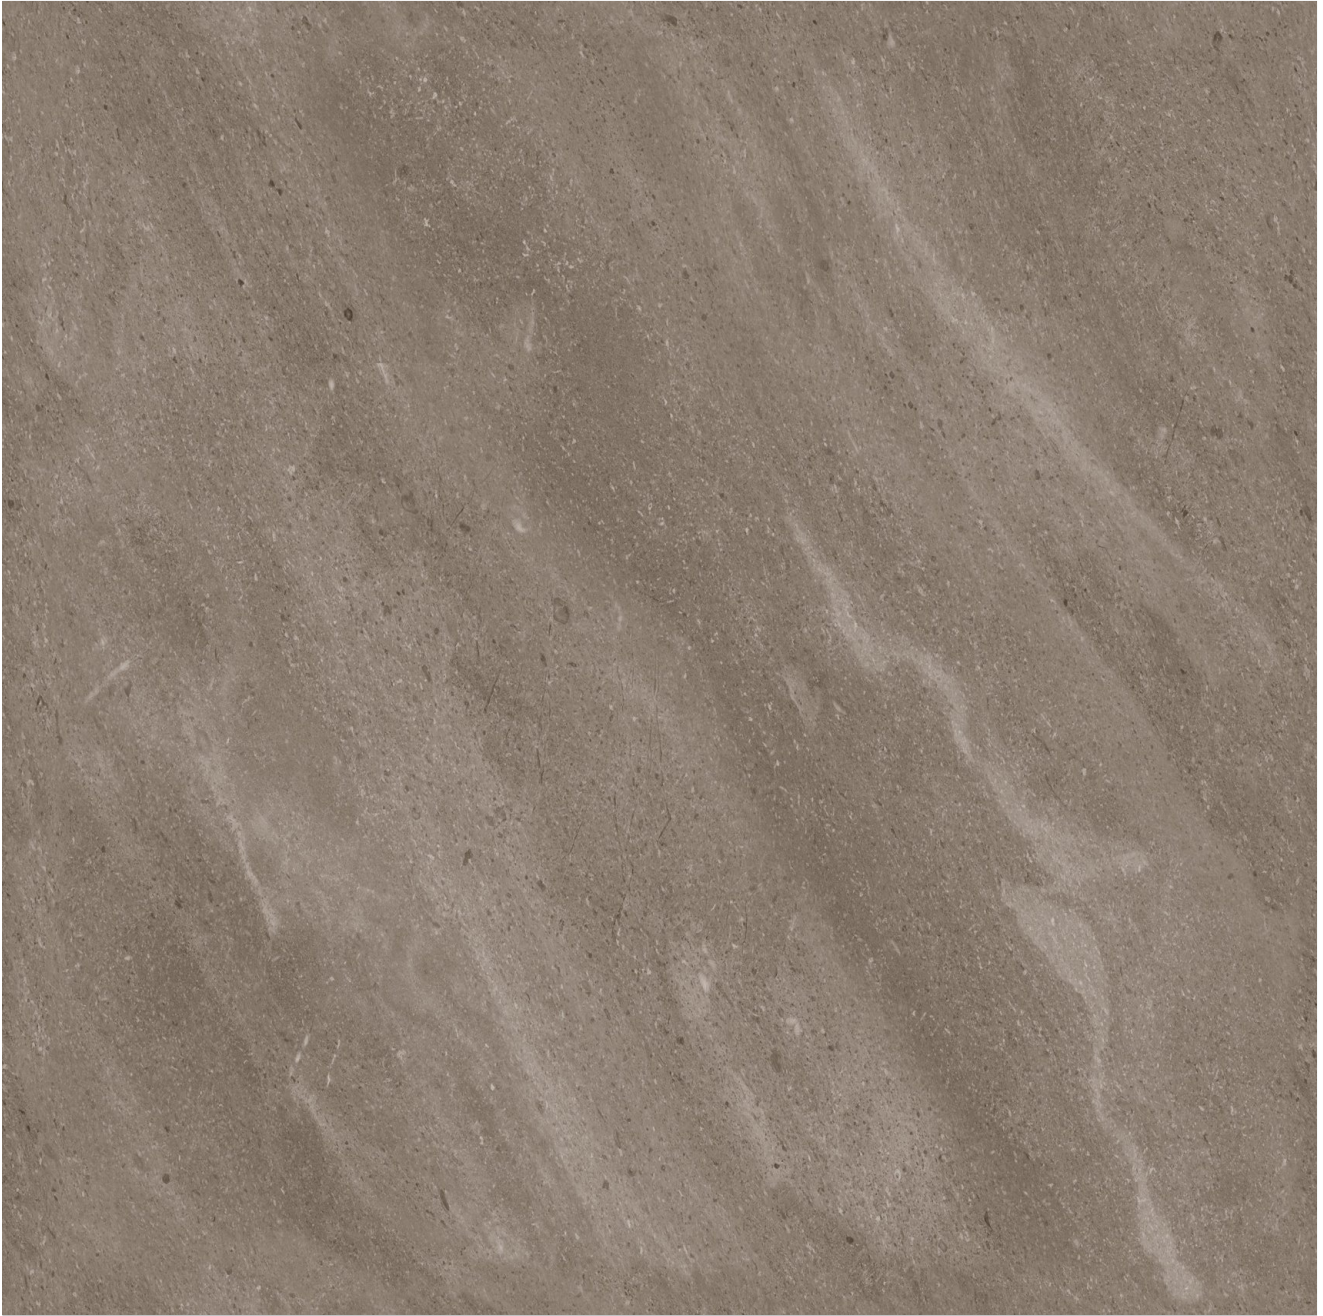

ANCILLE WIND

R-04

ATLANTA AGED

R-04

eTernal
COLLECTION

600x
600mm

Matt
Finish

ATLANTA CHOCO