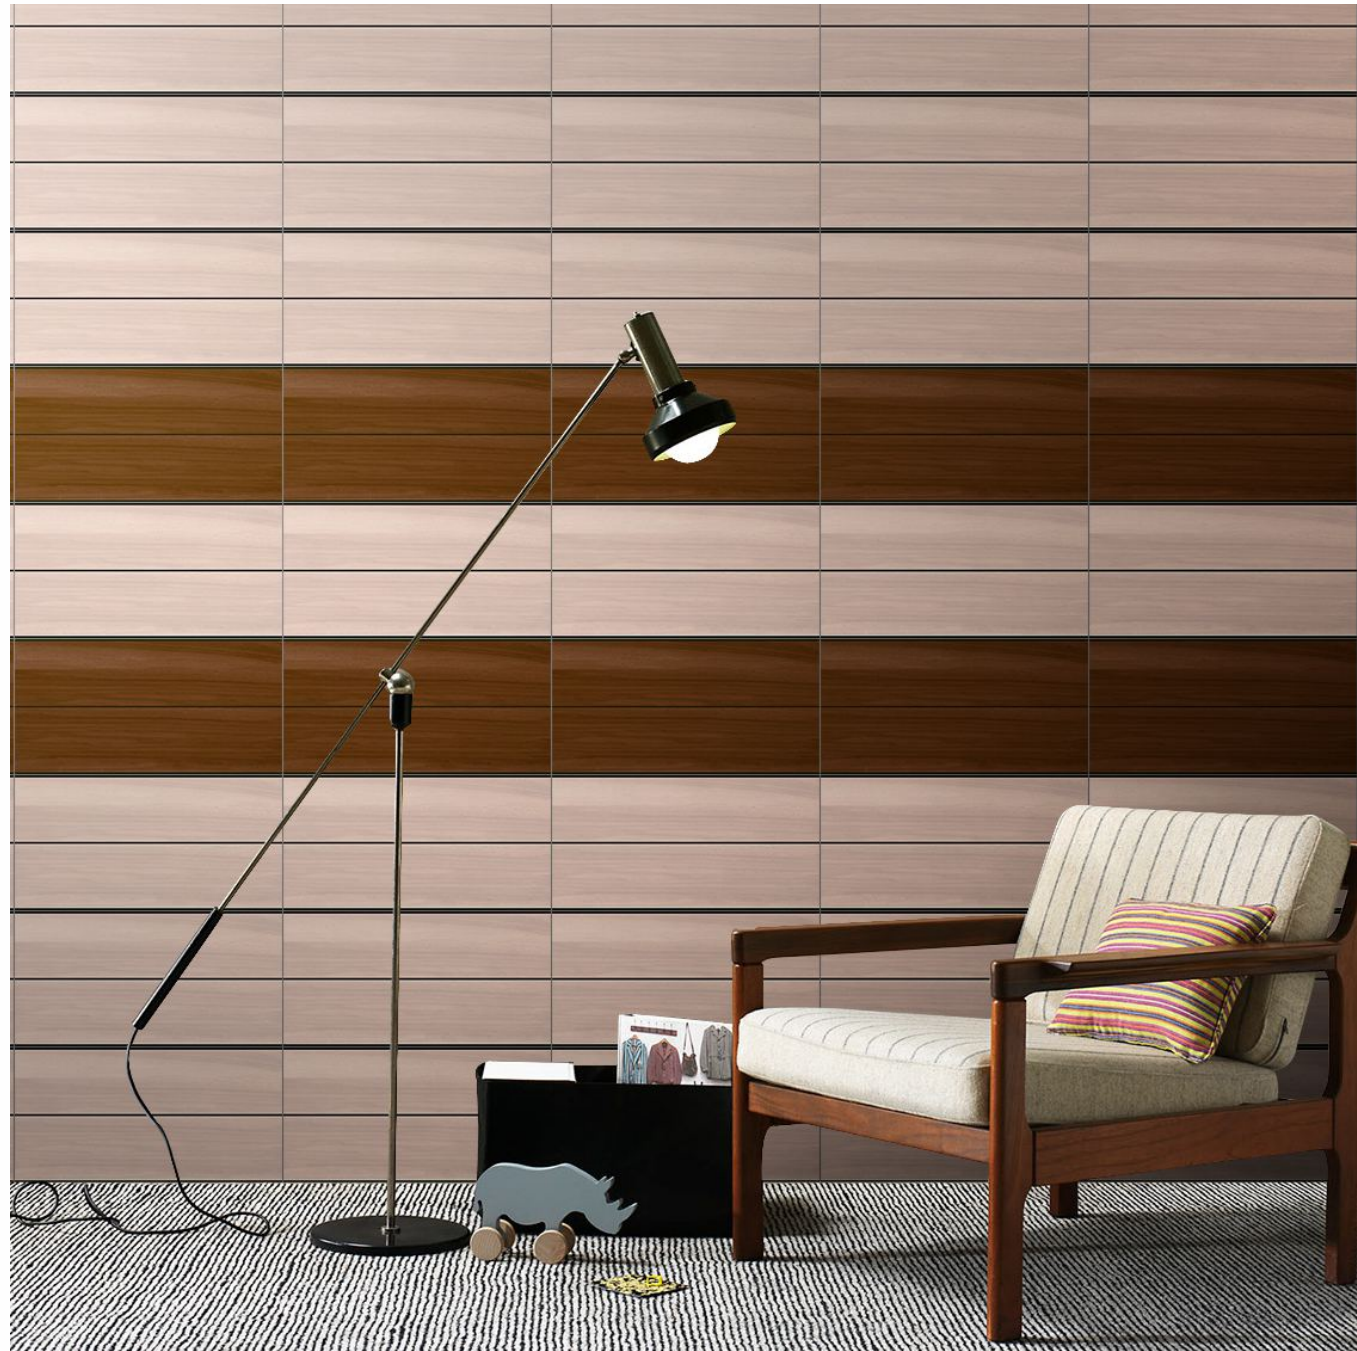

TECHNICAL DETAILS

Sr No.	CHARACTERISTIC	TEST METHOD	IS 15622:2013 GROUP B III	OUR VALUE
A	Dimension & Surface Quality		Rectified	Rectified
1	Deviation in Length & Width	IS - 13630 - 1	± 0.3%	± 0.1%
2	Deviation in Thickness	IS - 13630 - 1	± 5.0%	± 3.0%
3	Straightness of Side	IS - 13630 - 1	, +/-0.15%	± 0.1%
4	Rectangularity	IS - 13630 - 1	± 0.2%	± 0.15%
5	Surface Flatness	IS - 13630 - 1	± 0.3%	± 0.2%
6	Surface Quality	IS - 13630 - 1	95% of The Tiles Free From Visible Defect	95%
B	Physical Properties			
1	Water Absorption	IS - 13630 - 2	10 - 20%	18%
2	Modulus Of Rapture	IS - 13630 - 6	> 15 N/MM²	> 17 N/MM²
3	Flexure Breaking Strength	IS - 13630 - 6	> 600 N	> 700 N
4	Moisture Expansion	IS - 13630 - 3	0.04% Max.	0.01% Max.
5	Scratch Hardness (Moh's)	IS - 13630 - 13	Min. 3	Min. 3
6	Resistance of Surface Abrasion	IS - 13630 - 11	Min. II	Min. II
7	Thermal Expansion	IS - 13630 - 4	$6 \times 10^{-6} \text{ K}^{-1}$	$6 \times 10^{-6} \text{ K}^{-1}$
8	Thermal Shock Resistance	IS - 13630 - 5	Min. 10 Cycles	10 Cycles Passed
9	Crazing Resistance	IS - 13630 - 9	Min. 04 Cycles	04 Cycles Passed
C	Chemical Properties			
1	Resistance to Staining	IS - 13630 - 8	Class I Min.	Class II
2	Household Chemicals	IS - 13630 - 8	Class AA Min.	Class AA
3	Acid Resistance	IS - 13630 - 8	Resistance	Resistance

PACKING DETAILS

DIMENSION	PIECES	COVERAGE
300 X 600 MM	5	0.90 Sq.Mtr.

Note:

Colour Shown are as accurate as the limitations of the printing process will allow. Prospective customers are advised to inspect a sample of the tile before ordering. Every effort has been made to ensure the accuracy of the information given. However, the company reserve the right to change the specifications without prior notice. Sometime variations in shade or size being inherent to ceramic industry may occur. Before fixing, we advise you to follow the fixing instructions on the cartons of the tiles as no responsibility can be accepted by the company once the tiles have been fixed.