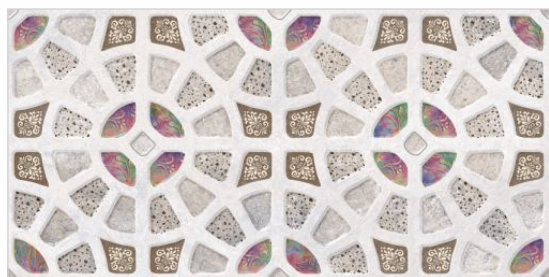

MATT

SERIES

6535

LT

HL_2

DK

6549

LT

HL_1

DK

300x
600MM

DIGITAL
WALL TILES

Resistant to
Abrasion

Anti Slip

Breaking
Strength

Thermal
Shock
Resistant

Frost
Resistant

Resistant to
Staining