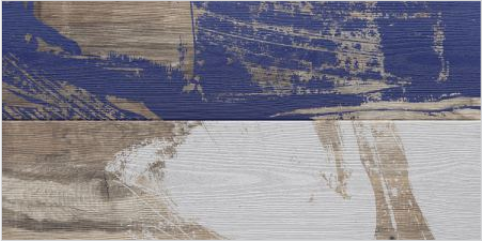

**300x
600MM** **DIGITAL
WALL TILES**

Resistant to
Abrasion

Anti
Slip

Breaking
Strength

Thermal Shock
Resistant

Frost
Resistant

Resistant to
Staining

MATT
SERIES

6116

LT

HL_1

LT

6117

LT

HL_1

LT

6119

DK

HL_1

DK