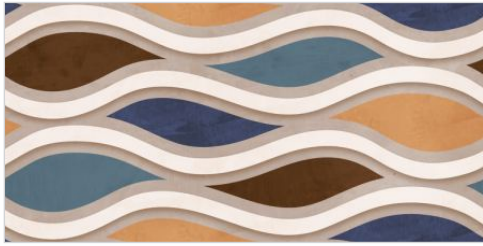

HL\_1

HL\_2

DK

**300x  
600MM** **DIGITAL  
WALL TILES**

Resistant to  
Abrasion

Anti  
Slip

Breaking  
Strength

Thermal Shock  
Resistant