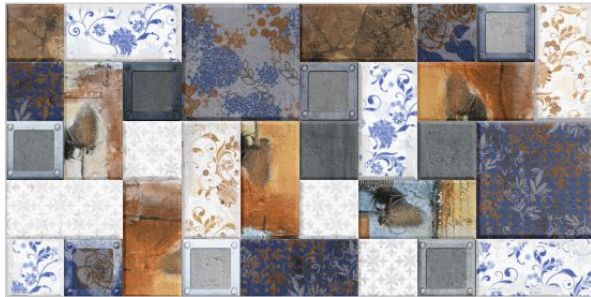

6124

300x
600MM DIGITAL
WALL TILES

MATT
SERIES

LT

HL_1

DK

Resistant to
Abrasion

Anti
Slip

Breaking
Strength

Thermal Shock
Resistant

Frost
Resistant

Resistant to
Staining