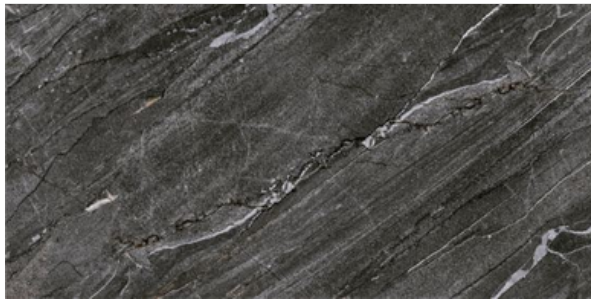

508025

300x
600MM
DIGITAL
WALL TILES

GLOSSY
collection

LT

HL_1

DK

Resistant to
Abrasion

Anti
Slip