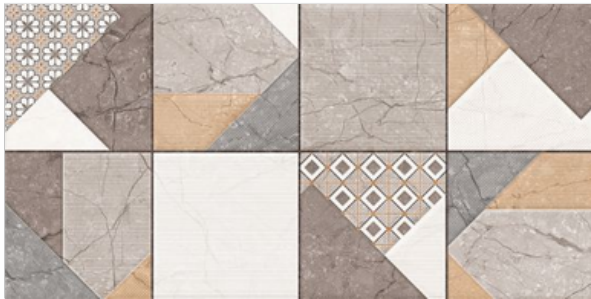

Breaking
Strength

Thermal
Shock
Resistant

Frost
Resistant

Resistant to
Staining

5568

300x
600MM DIGITAL
WALL TILES

GLOSSY
collection

LT