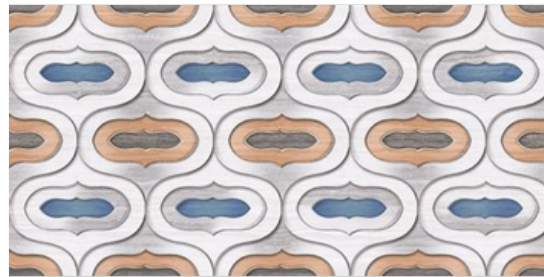

GLOSSY

collection

5711

LT

HL_1

DK

5712

LT

HL_1

DK

300x
600MM

DIGITAL
WALL TILES

Resistant to
Abrasion

Anti Slip

Breaking
Strength

Thermal
Shock
Resistant

Frost
Resistant

Resistant to
Staining