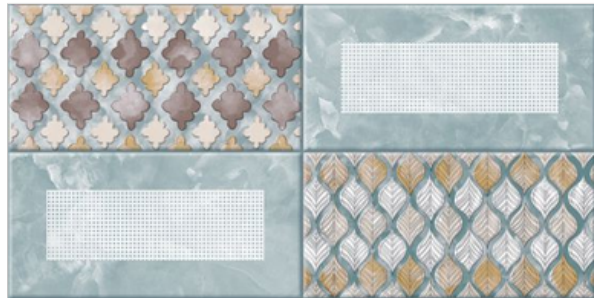

5601

300x
600MM

DIGITAL
WALL TILES

GLOSSY
collection

LT

HL(R)-1

DK

Resistant to
Abrasion

Anti
Slip

Breakin
g
Strength

Thermal Shock
Resistant

Frost
Resistant

Resistant to
Staining