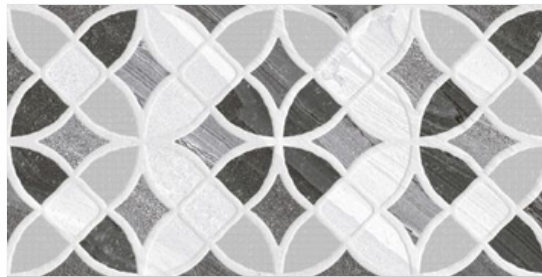

HL\_1

DK

300x  
600MM

DIGITAL  
WALL TILES

Resistant to  
Abrasion

Anti Slip

Breaking  
Strength

Thermal  
Shock  
Resistant