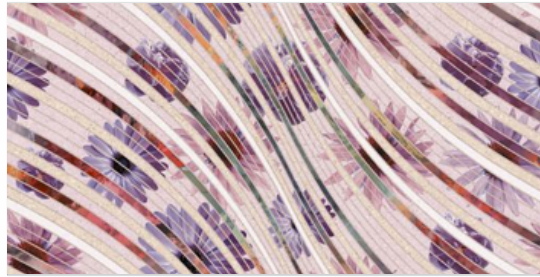

HL\_1

DK

300x  
600MM

DIGITAL  
WALL TILES

Resistant to  
Abrasion

Anti Slip

Breaking  
Strength

Thermal  
Shock  
Resistant