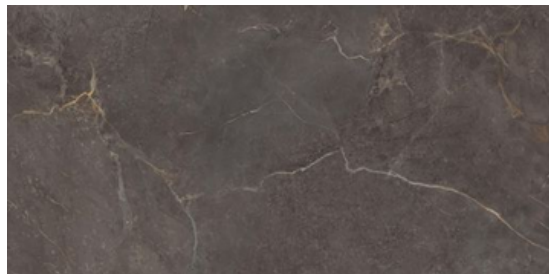

GLOSSY

collection

5132

LT

HL_2

DK

5135

LT

HL_1

LT

300x
600MM

DIGITAL
WALL TILES

Resistant to
Abrasion

Anti Slip

Breaking
Strength

Thermal
Shock
Resistant

Frost
Resistant

Resistant to
Staining