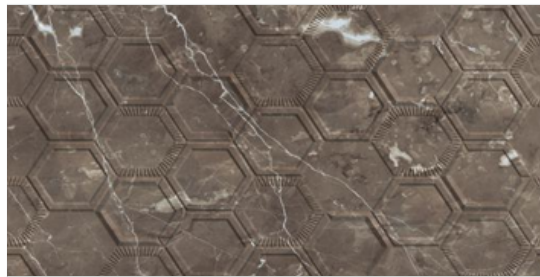

HL\_2

DK

300x  
600MM

DIGITAL  
WALL TILES

Resistant to  
Abrasion

Anti Slip

Breaking  
Strength

Thermal  
Shock  
Resistant