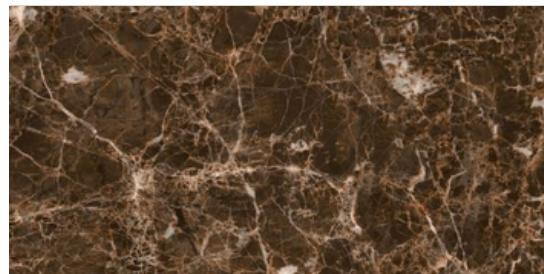

HL\_4

DK

300x  
600MM

DIGITAL  
WALL TILES

Resistant to  
Abrasion

Anti Slip

Breaking  
Strength

Thermal  
Shock  
Resistant