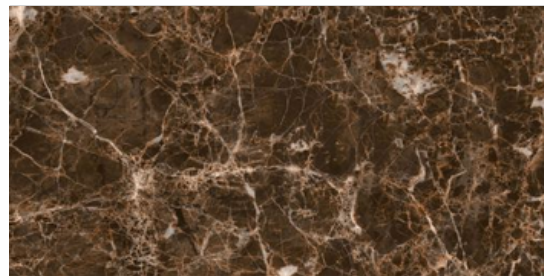

HL\_2

DK

300x  
600MM

DIGITAL  
WALL TILES

Resistant to  
Abrasion

Anti Slip

Breaking  
Strength

Thermal  
Shock  
Resistant