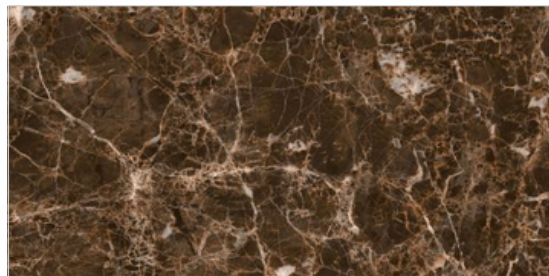

GLOSSY

collection

5005

LT

HL_5

DK

5009

LT

HL_1

DK

300x
600MM

DIGITAL
WALL TILES

Resistant to
Abrasion

Anti Slip

Breaking
Strength

Thermal
Shock
Resistant

Frost
Resistant

Resistant to
Staining