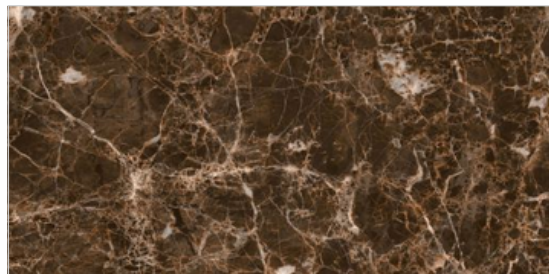

GLOSSY

collection

5005

LT

HL_3

DK

5005

LT

HL_4

DK

300x
600MM

DIGITAL
WALL TILES

Resistant to
Abrasion

Anti Slip

Breaking
Strength

Thermal
Shock
Resistant

Frost
Resistant

Resistant to
Staining