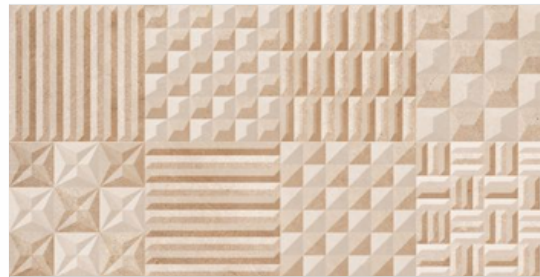

HL\_1

DK

300x  
600MM

DIGITAL  
WALL TILES

Resistant to  
Abrasion

Anti Slip

Breaking  
Strength

Thermal  
Shock  
Resistant