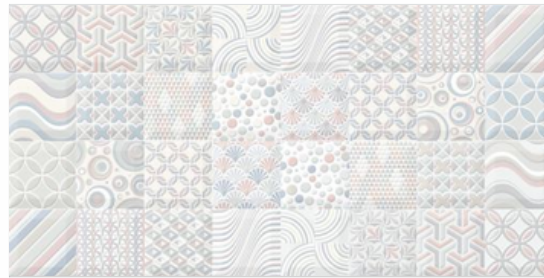

GLOSSY

collection

5164

LT

HL_1

DK

5164

LT

HL_2

DK

300x
600MM

DIGITAL
WALL TILES

Resistant to
Abrasion

Anti Slip

Breaking
Strength

Thermal
Shock
Resistant

Frost
Resistant

Resistant to
Staining