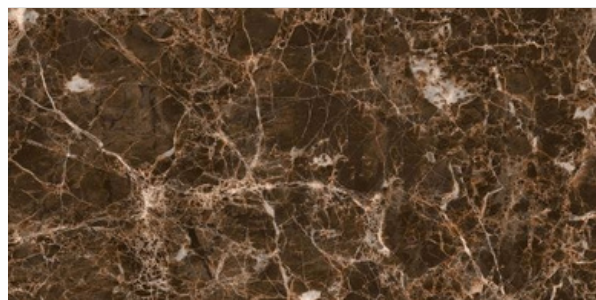

Frost  
Resistant

Resistant to  
Staining

5005

300x  
600MM

DIGITAL  
WALL TILES

**GLOSSY**  
collection

LT

HL\_1