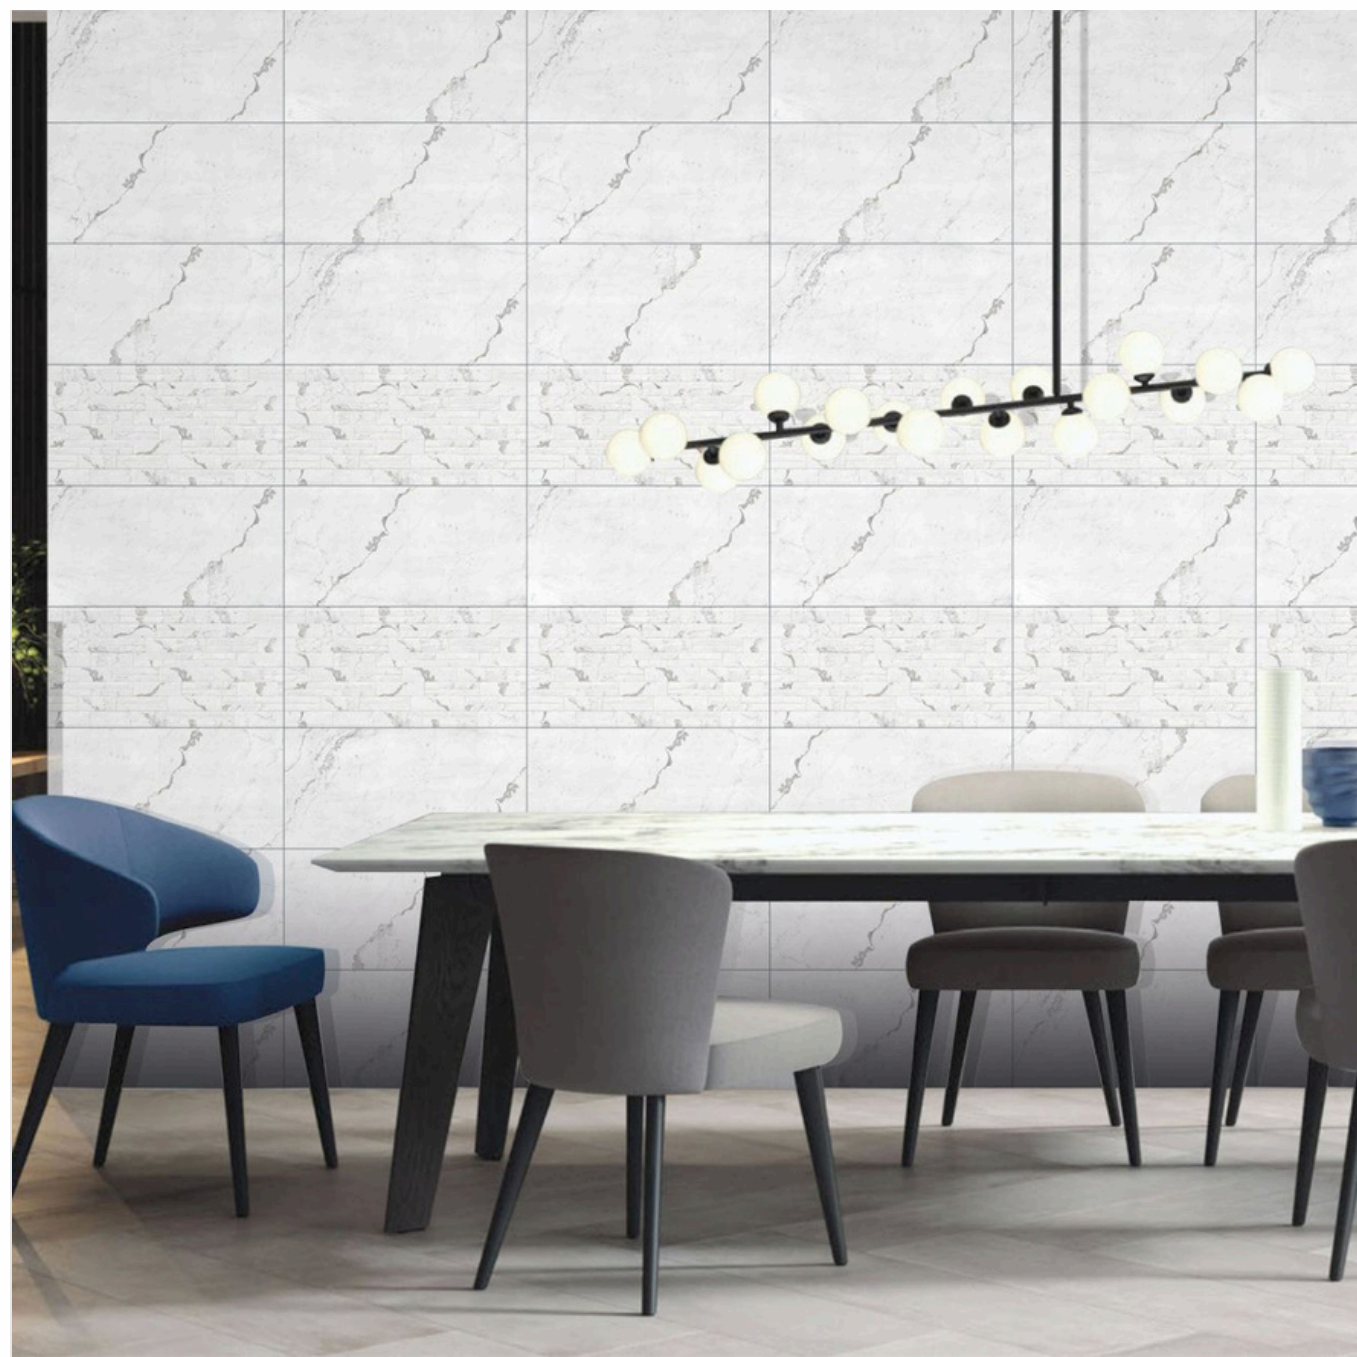

5743

300x
600MM
DIGITAL
WALL TILES

GLOSSY
collection

LT

HL_2

LT

Resistant to
Abrasion

Anti
Slip

Breaking
Strength

Thermal Shock
Resistant

Frost
Resistant

Resistant to
Staining