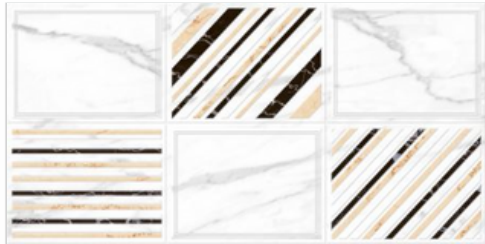

Frost
Resistant

Resistant to
Staining

300x
600MM

DIGITAL
WALL TILES

GLOSSY
collection

5546

LT

HL_1